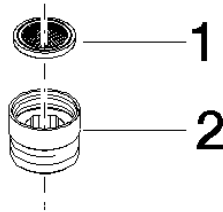

Adapter for shower outlet 3/8" x 1/2" - Chrome

SERIES-VARIOUS

12 202 979 Product version from 10/1/2023

- adapter M 20 x 1 female thread x 1/2" male thread for the connection of a shower hose 1/2" female thread

	Chrome	12 202 979-00
	Brushed Platinum	12 202 979-06
	Platinum	12 202 979-08
	Dark Chrome	12 202 979-19
	Light Gold (PVD)	12 202 979-26
	Brushed Light Gold (PVD)	12 202 979-27
	Brushed Durabrass (23kt Gold)	12 202 979-28
	Matte Black	12 202 979-33
	Brushed Gold (PVD)	12 202 979-37
	Brushed Dark Brass (PVD)	12 202 979-39
	Brushed Bronze (PVD)	12 202 979-42
	Brushed Dark Bronze (PVD)	12 202 979-43
	Brushed Champagne (22kt Gold)	12 202 979-46
	Champagne (22kt Gold)	12 202 979-47
	Brushed Chrome	12 202 979-93
	Brushed Dark Platinum	12 202 979-99

12 202 979 Product version from 10/1/2023

mm [inches]

12 202 979 Product version from 10/1/2023

Parts for other finishes can be found here: Brushed
Platinum

Spare parts list

No.	Item Number	Name	Quantity used	Delivery time
2	09 24 03 141 20-00	Connection Adapter for wall elbow Ø 22 x 17 mm - Chrome	1.00	20
1	09 23 01 039 90	Sieve seal Ø 19 x 5,5 mm -	1.00	14