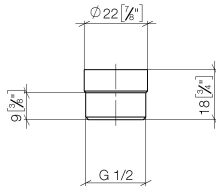

Adapter for shower outlet 3/8" x 1/2" - Chrome

SERIES-VARIOUS

12 202 979 Product version from 10/1/2023

- adapter M 20 x 1 female thread x 1/2" male thread for the connection of a shower hose 1/2" female thread

12 202 979 Product version from 10/1/2023

mm [inches]

12 202 979 Product version from 10/1/2023

Parts for other finishes can be found here: Brushed
Platinum

Spare parts list

No.	Item Number	Name	Quantity used	Delivery time
2	09 24 03 141 20-00	Connection Adapter for wall elbow Ø 22 x 17 mm - Chrome	1.00	20
1	09 23 01 039 90	Sieve seal Ø 19 x 5,5 mm -	1.00	14