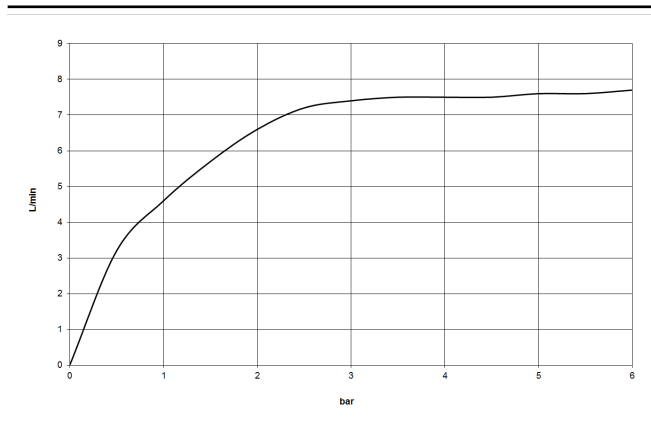

27 806 625 Product version from 4/1/2024 to 6/3/2020

- COMPACT RAIN, max. flow rate 15 l/min (at 3 bar)
- with anti-scale system
- rosette Ø 55 mm
- metal shower hose 1250mm with integrated anti-twist protection
- shower holder rosette Ø 55mm

Notes:

Intrinsic protection against back flow.

Recommended miscellaneous

Concealed wall elbow -

- min. recess depth 90 mm
- max. recess depth 163 mm

35 085 970 90

Recommended miscellaneous

Wall elbow - Brushed Durabron (23kt Gold)

28 450 625-28

27 806 625 Product version from 4/1/2024 to 6/3/2020

mm [inches]

Flow rate chart

Codes & Standards

DIN 4109

ISO 3822

Scottish Water
Byelaws