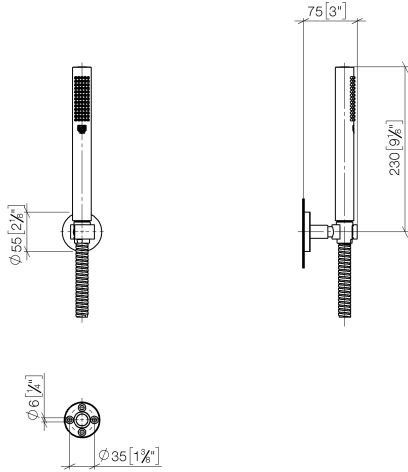

27 806 625 Product version from 4/1/2024 to 6/3/2020

- COMPACT RAIN, max. flow rate 15 l/min (at 3 bar)
- with anti-scale system
- rosette Ø 55 mm
- metal shower hose 1250mm with integrated anti-twist protection
- shower holder rosette Ø 55mm

Notes:

Intrinsic protection against back flow.

Recommended miscellaneous

Concealed wall elbow -

- min. recess depth 90 mm
- max. recess depth 163 mm

35 085 970 90

Recommended miscellaneous

Wall elbow - Brushed Durabron (23kt Gold)

28 450 625-28

27 806 625 Product version from 4/1/2024 to 6/3/2020

mm [inches]

Flow rate chart

Codes & Standards

DIN 4109

ISO 3822

Scottish Water
Byelaws

Spare parts list

No.	Item Number	Name	Quantity used	Delivery time
3	28 050 625-28	Wall bracket - Brushed Durabron (23kt Gold)	1.00	40
2	90 30 02 072 00-28	Metal shower hose 1/2" x 3/8" x 1250 mm - Brushed Durabron (23kt Gold)	1.00	40
1	90 12 11 140 40-28	Bar-type hand shower 15 l/min. - Brushed Durabron (23kt Gold)	1.00	-