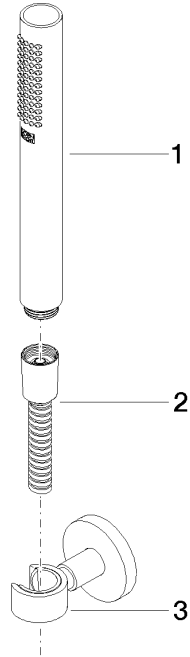

27 806 625 Product version from 4/1/2024 to 6/3/2020

- COMPACT RAIN, max. flow rate 15 l/min (at 3 bar)
- with anti-scale system
- rosette Ø 55 mm
- metal shower hose 1250mm with integrated anti-twist protection
- shower holder rosette Ø 55mm

Notes:

Intrinsic protection against back flow.

Recommended miscellaneous

Concealed wall elbow -

- min. recess depth 90 mm
- max. recess depth 163 mm

35 085 970 90

Recommended miscellaneous

Wall elbow - Brushed Durabron (23kt Gold)

28 450 625-28

27 806 625 Product version from 4/1/2024 to 6/3/2020

mm [inches]

Flow rate chart

Codes & Standards

DIN 4109

ISO 3822

Scottish Water
Byelaws

Spare parts list

No.	Item Number	Name	Quantity used	Delivery time
3	28 050 625-28	Wall bracket - Brushed Durabron (23kt Gold)	1.00	40
2	90 30 02 072 00-28	Metal shower hose 1/2" x 3/8" x 1250 mm - Brushed Durabron (23kt Gold)	1.00	40
1	90 12 11 140 40-28	Bar-type hand shower 15 l/min. - Brushed Durabron (23kt Gold)	1.00	-