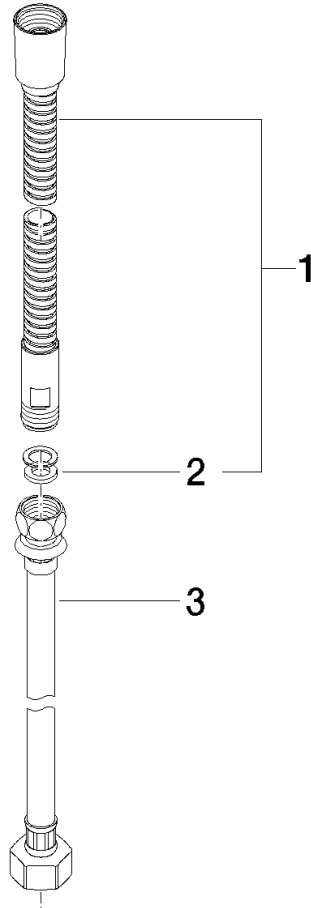

28 323 970 Product version from 10/1/2023

	Brushed Platinum	28 323 970-06
	Chrome	28 323 970-00
	Platinum	28 323 970-08
	Durabronze (23kt Gold)	28 323 970-09
	Dark Chrome	28 323 970-19
	Light Gold (PVD)	28 323 970-26
	Brushed Light Gold (PVD)	28 323 970-27
	Brushed Durabronze (23kt Gold)	28 323 970-28
	Matte Black	28 323 970-33
	Brushed Gold (PVD)	28 323 970-37
	Brushed Dark Brass (PVD)	28 323 970-39
	Brushed Bronze (PVD)	28 323 970-42
	Brushed Dark Bronze (PVD)	28 323 970-43
	Brushed Champagne (22kt Gold)	28 323 970-46
	Champagne (22kt Gold)	28 323 970-47
	Brushed Chrome	28 323 970-93
	Brushed Dark Platinum	28 323 970-99

Metal shower hose in two parts 1/2" x 3/8" x 2250 mm - Brushed Platinum

SERIES-VARIOUS

28 323 970 Product version from 10/1/2023

Metal shower hose in two parts 1/2" x 3/8" x 2250 mm - Brushed Platinum

SERIES-VARIOUS

28 323 970 Product version from 10/1/2023

Spare parts list

No.	Item Number	Name	Quantity used	Delivery time
2	90 14 20 026 00 90	Washer 14 x 8 x 2 mm Centellen WS 3820 -	1.00	14
3	12 505 970 90	High pressure hose 1/2" x 3/8" x 500 mm -	1.00	14
1	28 322 970-06	Metal shower hose 1/2" x 3/8" x 1750 mm - Brushed Platinum	1.00	14