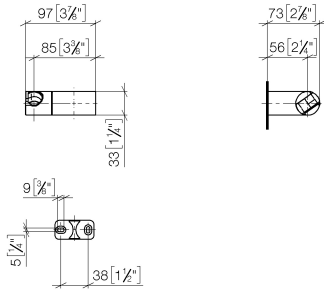

28 060 970 Product version from 10/1/2023

- pivotable 75°

	Brushed Dark Platinum	28 060 970-99
	Chrome	28 060 970-00
	Brushed Platinum	28 060 970-06
	Platinum	28 060 970-08
	Dark Chrome	28 060 970-19
	Light Gold (PVD)	28 060 970-26
	Brushed Light Gold (PVD)	28 060 970-27
	Brushed Durabrass (23kt Gold)	28 060 970-28
	Matte Black	28 060 970-33
	Brushed Gold (PVD)	28 060 970-37
	Brushed Dark Brass (PVD)	28 060 970-39
	Brushed Bronze (PVD)	28 060 970-42
	Brushed Dark Bronze (PVD)	28 060 970-43
	Brushed Champagne (22kt Gold)	28 060 970-46
	Champagne (22kt Gold)	28 060 970-47
	Brushed Chrome	28 060 970-93

28 060 970 Product version from 10/1/2023

mm [inches]

28 060 970 Product version from 10/1/2023

Parts for other finishes can be found here: [Chrome](#)

Spare parts list

No.	Item Number	Name	Quantity used	Delivery time
3	05 30 31 025 00 90	Mounting Bolt Round head 4,5 x 60 mm -	1.00	14
1	09 12 12 212 90	Receptacle for hand shower 25,08 x 33 x 26,04 mm -	1.00	14
4	08 30 11 563 90	Holder 55 x 27 x 20 mm -	1.00	14
2	09 31 11 009 90	Mounting Threaded pin with hexagon socket with pins M5 x 5 mm -	2.00	14