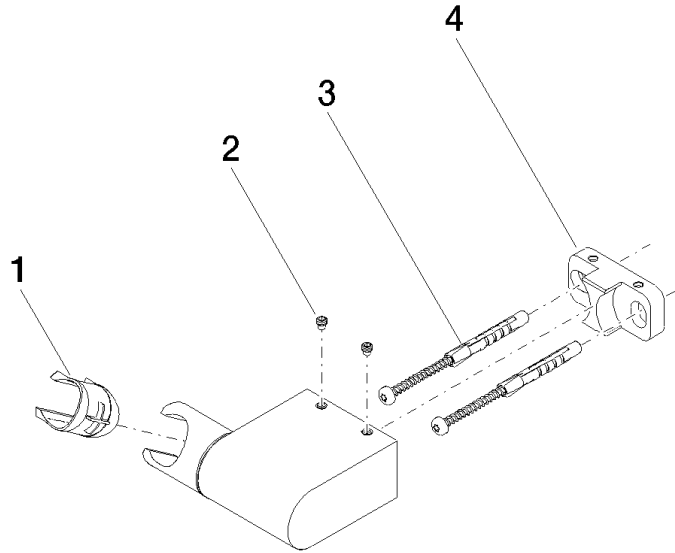

28 060 970 Product version from 10/1/2023

- pivotable 75°

	Brushed Dark Platinum	28 060 970-99
	Chrome	28 060 970-00
	Brushed Platinum	28 060 970-06
	Platinum	28 060 970-08
	Dark Chrome	28 060 970-19
	Light Gold (PVD)	28 060 970-26
	Brushed Light Gold (PVD)	28 060 970-27
	Brushed Durabrass (23kt Gold)	28 060 970-28
	Matte Black	28 060 970-33
	Brushed Gold (PVD)	28 060 970-37
	Brushed Dark Brass (PVD)	28 060 970-39
	Brushed Bronze (PVD)	28 060 970-42
	Brushed Dark Bronze (PVD)	28 060 970-43
	Brushed Champagne (22kt Gold)	28 060 970-46
	Champagne (22kt Gold)	28 060 970-47
	Brushed Chrome	28 060 970-93

28 060 970 Product version from 10/1/2023

mm [inches]

28 060 970 Product version from 10/1/2023

Parts for other finishes can be found here: [Chrome](#)

Spare parts list

No.	Item Number	Name	Quantity used	Delivery time
3	05 30 31 025 00 90	Mounting Bolt Round head 4,5 x 60 mm -	1.00	14
1	09 12 12 212 90	Receptacle for hand shower 25,08 x 33 x 26,04 mm -	1.00	14
4	08 30 11 563 90	Holder 55 x 27 x 20 mm -	1.00	14
2	09 31 11 009 90	Mounting Threaded pin with hexagon socket with pins M5 x 5 mm -	2.00	14