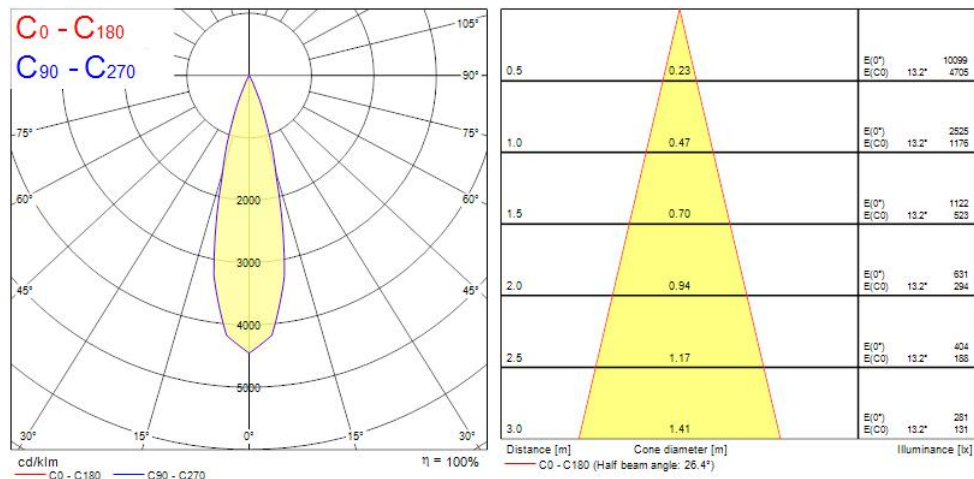

Concord

MYRIAD ADJ SQUARE WHITE 2700K PHDIM WHITE BZ 2058037

Warranty

5 years

Photometry

Technical drawings