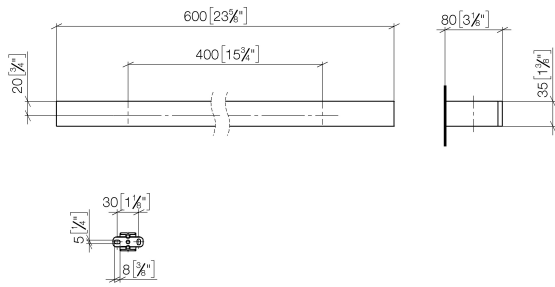

**Towel bar - Brushed Durabronze (23kt Gold)**

SERIES SPECIFIC

83 060 780 Product version from 3/12/2018

- gauge 400 mm
- width 600mm
- height 35 mm
- 80mm projection

	Brushed Durabronze (23kt Gold)	83 060 780-28
	Chrome	83 060 780-00
	Brushed Platinum	83 060 780-06
	Platinum	83 060 780-08
	Dark Chrome	83 060 780-19
	Brushed Light Gold (PVD)	83 060 780-27
	Brushed Gold (PVD)	83 060 780-37
	Brushed Dark Brass (PVD)	83 060 780-39
	Brushed Bronze (PVD)	83 060 780-42
	Brushed Dark Bronze (PVD)	83 060 780-43
	Brushed Champagne (22kt Gold)	83 060 780-46
	Champagne (22kt Gold)	83 060 780-47
	Brushed Dark Platinum	83 060 780-99

83 060 780 Product version from 3/12/2018

mm [inches]

83 060 780 Product version from 3/12/2018

Parts for other  
finishes can be found  
here: [Chrome](#)