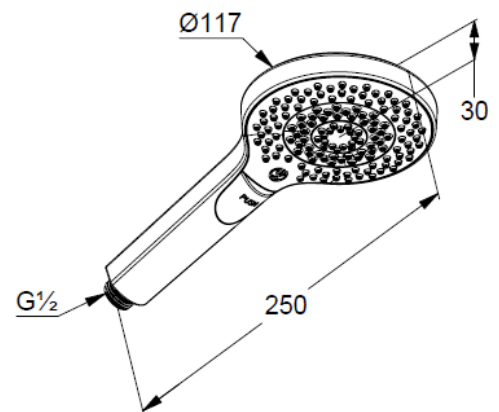

## Technische Daten/ Technical Data

KLUDI-DIVE X  
hand shower 3 S  
DN 15

Ref.: 6983005-00

Finishes:  
05 chrome

Product description  
Manufacturer KLUDI GmbH & Co. KG  
Typ: KLUDI-DIVE X  
hand shower 3 S  
Ref.: 6983005-00

hand shower 3 S  
flow rate at 3 bar 15 l/min.  
(with possibility of limiting to 9 l/min.)  
switch with button  
3 spray pattern  
Body/Hair/Skin  
with cleaning system  
connection G1/2  
sieve seal

### Produktabbildung/ Product picture

### Maßzeichnung/ Dimensional drawing