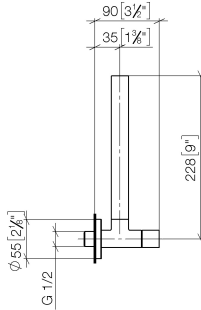

22 901 979 Product version up to 5/27/2021

- rosette Ø 55 mm
- hose covering 200mm, for shortening
- WRAS

	Brushed Platinum	22 901 979-06
	Chrome	22 901 979-00
	Platinum	22 901 979-08
	Durabress (23kt Gold)	22 901 979-09
	Dark Chrome	22 901 979-19
	Light Gold (PVD)	22 901 979-26
	Brushed Light Gold (PVD)	22 901 979-27
	Brushed Durabress (23kt Gold)	22 901 979-28
	Matte Black	22 901 979-33
	Brushed Gold (PVD)	22 901 979-37
	Brushed Dark Brass (PVD)	22 901 979-39
	Brushed Bronze (PVD)	22 901 979-42
	Brushed Dark Bronze (PVD)	22 901 979-43
	Brushed Champagne (22kt Gold)	22 901 979-46
	Champagne (22kt Gold)	22 901 979-47
	Brushed Chrome	22 901 979-93
	Brushed Dark Platinum	22 901 979-99

22 901 979 Product version up to 5/27/2021

mm [inches]

Flow rate chart

Codes & Standards

Scottish Water
Byelaws

UK Water Supply
Regulations

Angle valve - Brushed Platinum

SERIES SPECIFIC

22 901 979 Product version up to 5/27/2021

Certificates and sustainability

WRAS_2205

22 901 979 Product version up to 5/27/2021

Parts for other finishes can be found here: [Chrome](#)

Spare parts list

No.	Item Number	Name	Quantity used	Delivery time
2	90 24 03 276 00 90	Conversion kit for angle valve Ø 25 x 38 mm -	1.00	14
4	90 90 03 006 00 90	Head part Grease chamber 3/8" -	1.00	14
6	09 14 10 093 90	O-Ring NBR 70 23,5 x 2,5 mm -	1.00	14
5	09 27 22 015-06	Rosette Ø 55 x Ø 24,6 x 9 mm - Brushed Platinum	1.00	20
1	09 28 22 020-06	Pipe Ø 24 x 200 mm - Brushed Platinum	1.00	-
Spare part can no longer be ordered, please order the replacement item				
3	09 20 22 001-06	Handle Ø 24 x 25,5 mm - Brushed Platinum	1.00	-
Spare part can no longer be ordered, please order the replacement item				