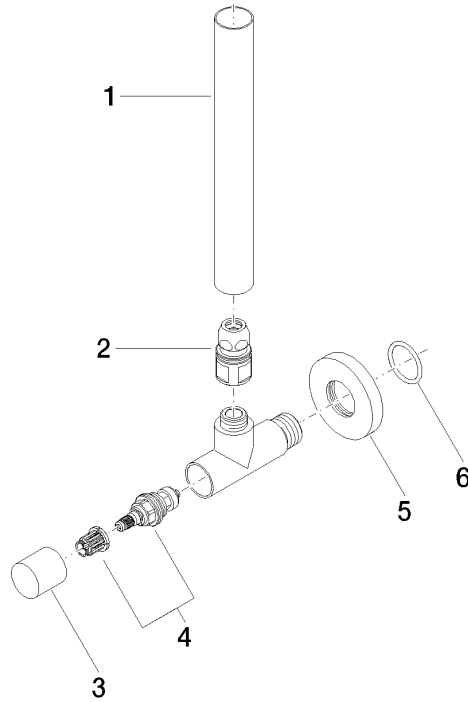

22 901 979 Product version up to 5/27/2021

- rosette Ø 55 mm
- hose covering 200mm, for shortening
- WRAS

	Brushed Platinum	22 901 979-06
	Chrome	22 901 979-00
	Platinum	22 901 979-08
	Durabress (23kt Gold)	22 901 979-09
	Dark Chrome	22 901 979-19
	Light Gold (PVD)	22 901 979-26
	Brushed Light Gold (PVD)	22 901 979-27
	Brushed Durabress (23kt Gold)	22 901 979-28
	Matte Black	22 901 979-33
	Brushed Gold (PVD)	22 901 979-37
	Brushed Dark Brass (PVD)	22 901 979-39
	Brushed Bronze (PVD)	22 901 979-42
	Brushed Dark Bronze (PVD)	22 901 979-43
	Brushed Champagne (22kt Gold)	22 901 979-46
	Champagne (22kt Gold)	22 901 979-47
	Brushed Chrome	22 901 979-93
	Brushed Dark Platinum	22 901 979-99

22 901 979 Product version up to 5/27/2021

mm [inches]

Flow rate chart

Codes & Standards

Scottish Water
Byelaws

UK Water Supply
Regulations

Angle valve - Brushed Platinum

SERIES SPECIFIC

22 901 979 Product version up to 5/27/2021

Certificates and sustainability

WRAS_2205

22 901 979 Product version up to 5/27/2021

Parts for other finishes can be found here: [Chrome](#)

Spare parts list

No.	Item Number	Name	Quantity used	Delivery time
2	90 24 03 276 00 90	Conversion kit for angle valve Ø 25 x 38 mm -	1.00	14
4	90 90 03 006 00 90	Head part Grease chamber 3/8" -	1.00	14
6	09 14 10 093 90	O-Ring NBR 70 23,5 x 2,5 mm -	1.00	14
5	09 27 22 015-06	Rosette Ø 55 x Ø 24,6 x 9 mm - Brushed Platinum	1.00	20
1	09 28 22 020-06	Pipe Ø 24 x 200 mm - Brushed Platinum	1.00	-
Spare part can no longer be ordered, please order the replacement item				
3	09 20 22 001-06	Handle Ø 24 x 25,5 mm - Brushed Platinum	1.00	-
Spare part can no longer be ordered, please order the replacement item				