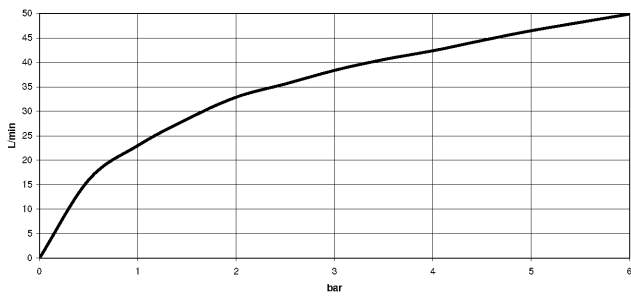

22 901 979 Product version up to 5/27/2021

- rosette Ø 55 mm
- hose covering 200mm, for shortening
- WRAS

	Brushed Platinum	22 901 979-06
	Chrome	22 901 979-00
	Platinum	22 901 979-08
	Durabress (23kt Gold)	22 901 979-09
	Dark Chrome	22 901 979-19
	Light Gold (PVD)	22 901 979-26
	Brushed Light Gold (PVD)	22 901 979-27
	Brushed Durabress (23kt Gold)	22 901 979-28
	Matte Black	22 901 979-33
	Brushed Gold (PVD)	22 901 979-37
	Brushed Dark Brass (PVD)	22 901 979-39
	Brushed Bronze (PVD)	22 901 979-42
	Brushed Dark Bronze (PVD)	22 901 979-43
	Brushed Champagne (22kt Gold)	22 901 979-46
	Champagne (22kt Gold)	22 901 979-47
	Brushed Chrome	22 901 979-93
	Brushed Dark Platinum	22 901 979-99

22 901 979 Product version up to 5/27/2021

mm [inches]

Flow rate chart

Codes & Standards

Scottish Water
Byelaws

UK Water Supply
Regulations

Angle valve - Brushed Platinum

SERIES SPECIFIC