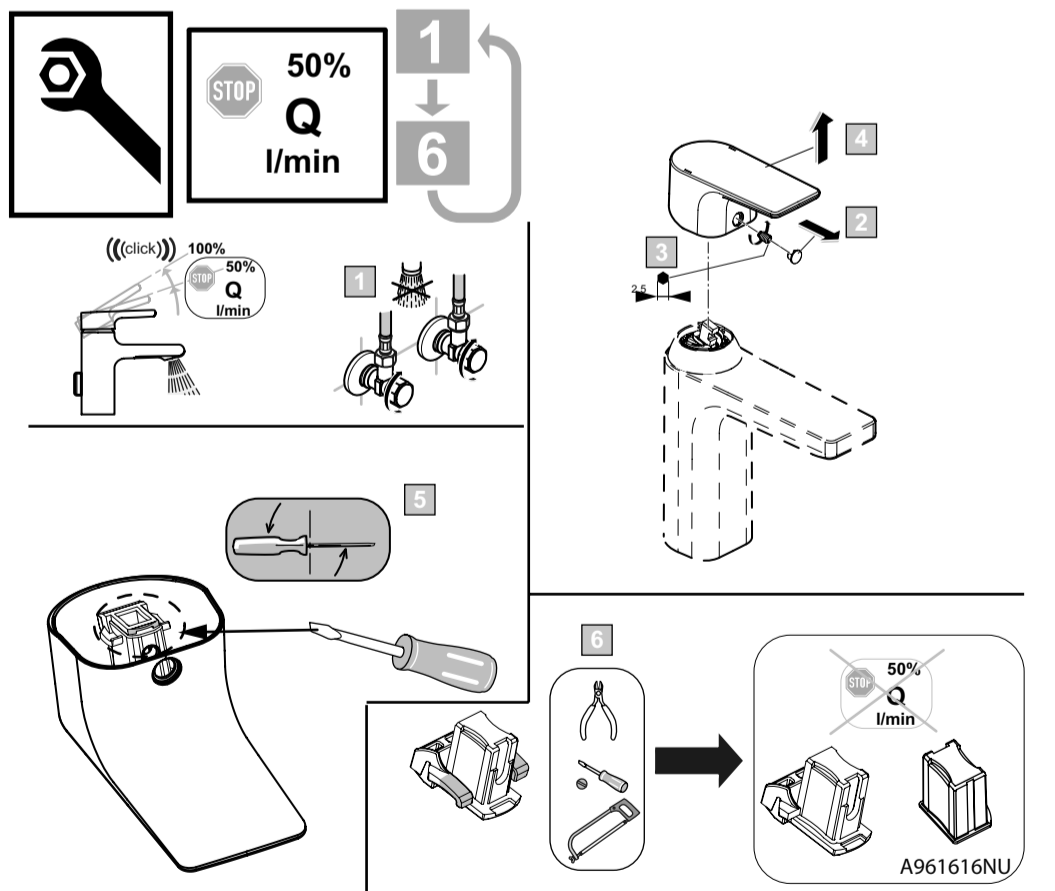

P	bar	0,5	MAX. 10	5	Q (3 bar)
T	°C	MAX. 80	65	40	l/min
					9