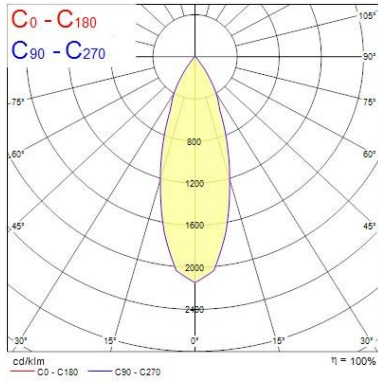

Myriad Deco IP65 White Bezel MYRIAD DECO IP65 FLOOD 4000K DALI WHITE WBEZ 2058877

PHOTOMETRY

0.5	0.32	E(0°) E(C0)	17.8°	838 3841
1.0	0.63	E(0°) E(C0)	17.8°	209 915
1.5	0.95	E(0°) E(C0)	17.8°	82 405
2.0	1.27	E(0°) E(C0)	17.8°	52 238
2.5	1.59	E(0°) E(C0)	17.8°	35 146
3.0	1.90	E(0°) E(C0)	17.8°	23 101

Distance [m]   Cone diameter [m]   Illuminance [lx]
C0 - C180 (Half beam angle: 35.2°)

TECHNICAL DRAWINGS