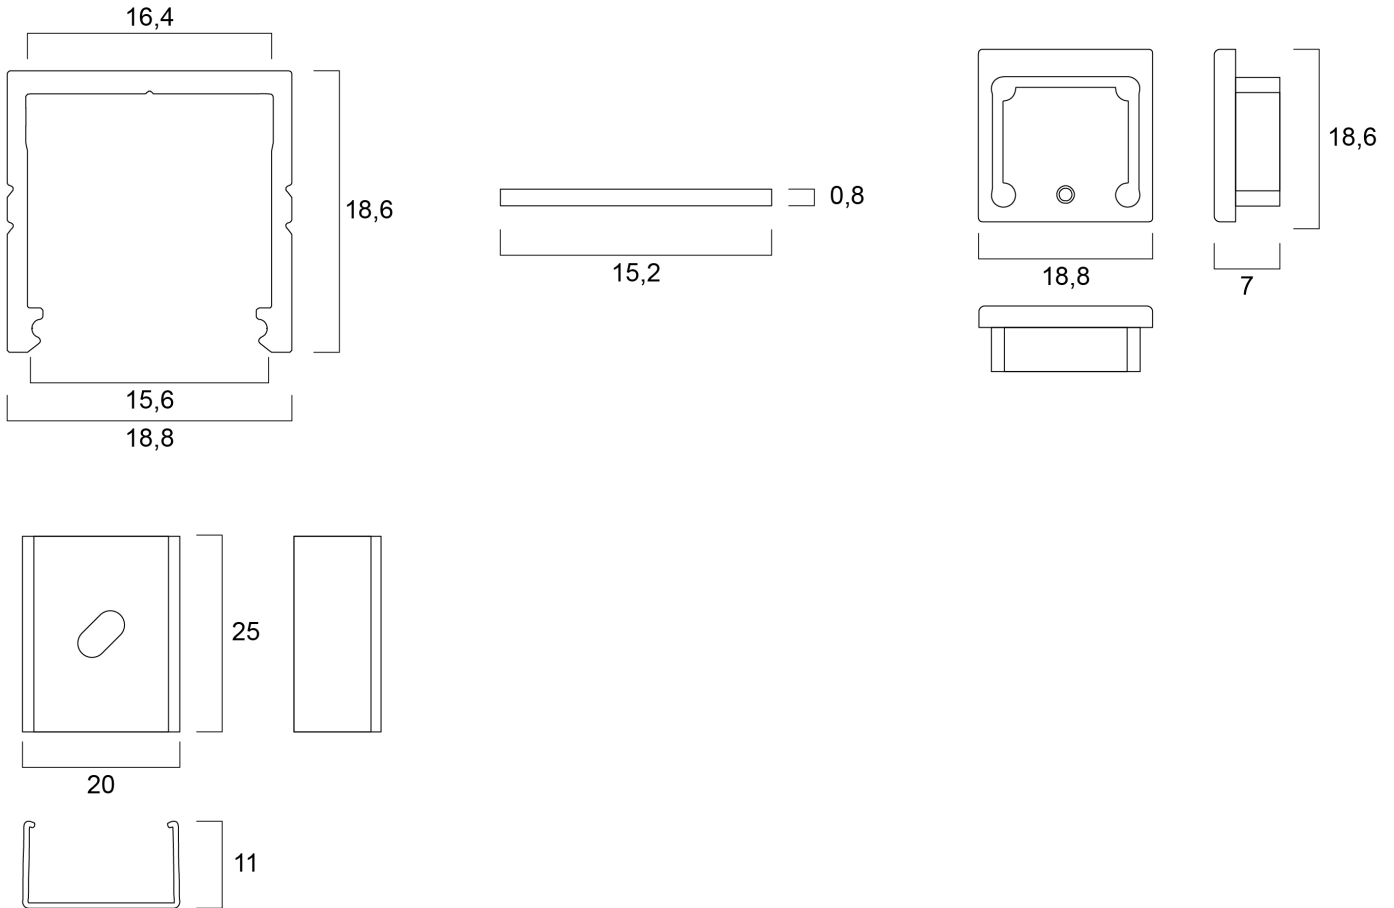

Features

- The Profile semi deep surface 16 2m SET consists of 2m anodised profile , opal diffuser , 2 end caps and 4 holders

Product Overview

Product name	Profile semi deep surface 16 (19x19) 2m SET
Technology	Accessory
Housing	Aluminium
General application	Hospitality, Retail
ETIM Class	EC002557
E-number FI	4278232
Housing colour	Silver
Product EAN number	5410288215969
Warranty	3 years

Profile semi deep surface 16 (19x19) 2m SET 0021596

Technical drawings

Data table

GENERAL DATA

Product name	Profile semi deep surface 16 (19x19) 2m SET
Technology	Accessory
Accessory type	Mounting, Decorative
Housing	Aluminium
General application	Hospitality, Retail

Profile semi deep surface 16 (19x19) 2m SET 0021596

ETIM Class	EC002557
E-number FI	4278232
Warranty	3 years

ELECTRICAL DATA

Control gear required	No
-----------------------	----

PHYSICAL DATA

Housing colour	Silver
Nominal Product Length (mm)	2000
Nominal Product Width (mm)	18.8
Nominal Product Height (mm)	18.6
Weight (kg)	0.43

PACKAGING

Product EAN number	5410288215969
Packaging single length / height (cm)	200.5
Packaging single width (cm)	1.9
Packaging single depth (cm)	1.9
DUN14 (inner)	05410288215969
Units per outer package	1
Packaging outer length / height (cm)	200.5
Packaging outer width (cm)	1.9
Packaging outer depth (cm)	1.9