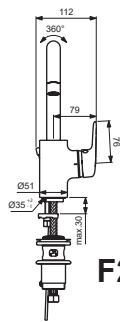

NIMBUS BLUE

VENLO

F2962AA

F2963AA

Pos.	Signify	Spare parts-Nr.	Quantity	Pos.	Signify	Spare parts-Nr.	Quantity
1	Lever, w/logo-set	B961612AA	1 Pcs.	13	Sealing set for tub.spout	B960295NU	1 Pcs.
2	Screw M5x8		1 Pcs.	14	Screw M5x5.5		1 Pcs.
3	Cap decorative	B960473AA	1 Pcs.	15	Rubber cap Ø8.1x3	B960583NU	1 Pcs.
4	Rosette-compl.	B961113AA	1 Pcs.	16	U plate support bracket fixing kit		1 Pcs.
5	Screw M41x1.5/M46x1.5		1 Pcs.	17	Pop-up drain ass.	A962991AA	1 Pcs.
6	Hot limit stop	A861181NU	1 Pcs.	18	Fixation set	B960608NU	1 Pcs.
7	Cartridge Ø38mm	A861156NU*	1 Pcs.	19	Flex hose G3/8/L400	F963426NU	1 Pcs.
8	Pin		1 Pcs.	20	Pop up waste-compl.	B961384AA	1 Pcs.
9	Insert		1 Pcs.	21	Pop up waste shackle		1 Pcs.
10	Body		1 Pcs.				
11	Tub.spout R145mm	B961020AA	1 Pcs.				
11a	Tub.spout R200mm	B960293AA	1 Pcs.				
12	Aerator M22x1/ 5l/min	B961021AA	1 Pcs.				
12a	Aerator M22x1-A-compl.	B960294AA	1 Pcs.				