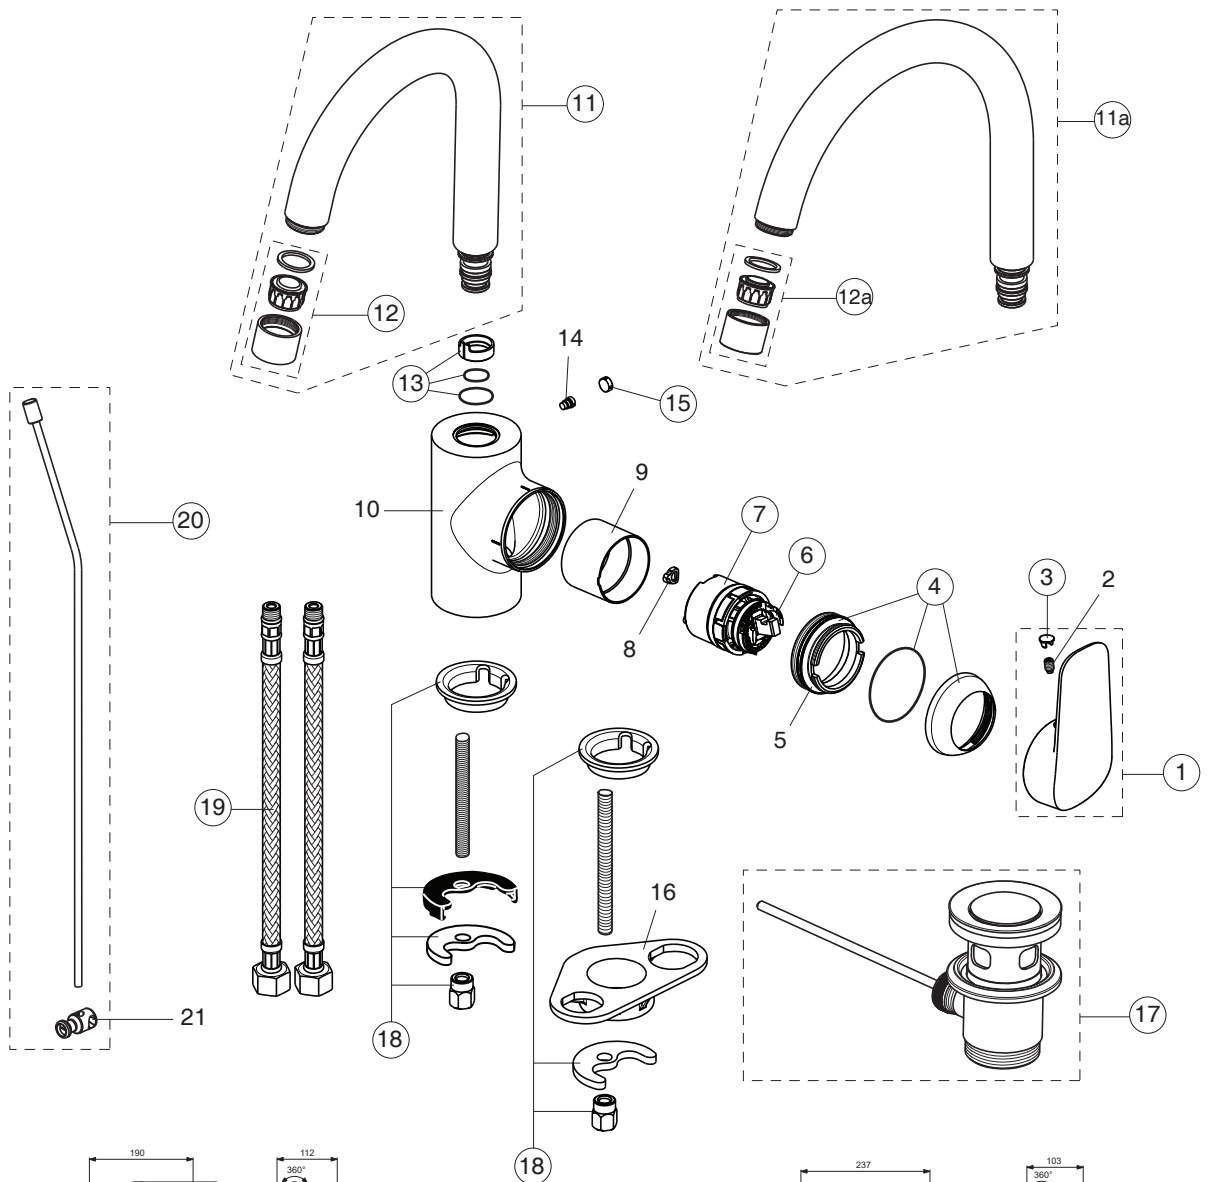

NIMBUS BLUE

VENLO

F2962AA

F2963AA

Pos.	Signify	Spare parts-Nr.	Quantity	Pos.	Signify	Spare parts-Nr.	Quantity
1	Lever, w/logo-set	B961612AA	1 Pcs.	13	Sealing set for tub.spout	B960295NU	1 Pcs.
2	Screw M5x8		1 Pcs.	14	Screw M5x5.5		1 Pcs.
3	Cap decorative	B960473AA	1 Pcs.	15	Rubber cap Ø8.1x3	B960583NU	1 Pcs.
4	Rosette-compl.	B961113AA	1 Pcs.	16	U plate support bracket fixing kit		1 Pcs.
5	Screw M41x1.5/M46x1.5		1 Pcs.	17	Pop-up drain ass.	A962991AA	1 Pcs.
6	Hot limit stop	A861181NU	1 Pcs.	18	Fixation set	B960608NU	1 Pcs.
7	Cartridge Ø38mm	A861156NU*	1 Pcs.	19	Flex hose G3/8/L400	F963426NU	1 Pcs.
8	Pin		1 Pcs.	20	Pop up waste-compl.	B961384AA	1 Pcs.
9	Insert		1 Pcs.	21	Pop up waste shackle		1 Pcs.
10	Body		1 Pcs.				
11	Tub.spout R145mm	B961020AA	1 Pcs.				
11a	Tub.spout R200mm	B960293AA	1 Pcs.				
12	Aerator M22x1/ 5l/min	B961021AA	1 Pcs.				
12a	Aerator M22x1-A-compl.	B960294AA	1 Pcs.				