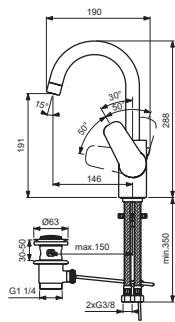

NIMBUS BLUE

VENLO

F2962AA

F2963AA

Pos.	Signify	Spare parts-Nr.	Quantity	Pos.	Signify	Spare parts-Nr.	Quantity
1	Lever, w/logo-set	B961612AA	1 Pcs.	13	Sealing set for tub.spout	B960295NU	1 Pcs.
2	Screw M5x8		1 Pcs.	14	Screw M5x5.5		1 Pcs.
3	Cap decorative	B960473AA	1 Pcs.	15	Rubber cap Ø8.1x3	B960583NU	1 Pcs.
4	Rosette-compl.	B961113AA	1 Pcs.	16	U plate support bracket fixing kit		1 Pcs.
5	Screw M41x1.5/M46x1.5		1 Pcs.	17	Pop-up drain ass.	A962991AA	1 Pcs.
6	Hot limit stop	A861181NU	1 Pcs.	18	Fixation set	B960608NU	1 Pcs.
7	Cartridge Ø38mm	A861156NU*	1 Pcs.	19	Flex hose G3/8/L400	F963426NU	1 Pcs.
8	Pin		1 Pcs.	20	Pop up waste-compl.	B961384AA	1 Pcs.
9	Insert		1 Pcs.	21	Pop up waste shackle		1 Pcs.
10	Body		1 Pcs.				
11	Tub.spout R145mm	B961020AA	1 Pcs.				
11a	Tub.spout R200mm	B960293AA	1 Pcs.				
12	Aerator M22x1/ 5l/min	B961021AA	1 Pcs.				
12a	Aerator M22x1-A-compl.	B960294AA	1 Pcs.				