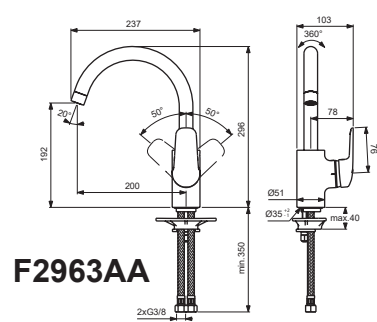

NIMBUS BLUE

VENLO

F2962AA

F2963AA

Pos.	Signify	Spare parts-Nr.	Quantity	Pos.	Signify	Spare parts-Nr.	Quantity
1	Lever, w/logo-set	B961612AA	1 Pcs.	13	Sealing set for tub.spout	B960295NU	1 Pcs.
2	Screw M5x8		1 Pcs.	14	Screw M5x5.5		1 Pcs.
3	Cap decorative	B960473AA	1 Pcs.	15	Rubber cap Ø8.1x3	B960583NU	1 Pcs.
4	Rosette-compl.	B961113AA	1 Pcs.	16	U plate support bracket fixing kit		1 Pcs.
5	Screw M41x1.5/M46x1.5		1 Pcs.	17	Pop-up drain ass.	A962991AA	1 Pcs.
6	Hot limit stop	A861181NU	1 Pcs.	18	Fixation set	B960608NU	1 Pcs.
7	Cartridge Ø38mm	A861156NU*	1 Pcs.	19	Flex hose G3/8/L400	F963426NU	1 Pcs.
8	Pin		1 Pcs.	20	Pop up waste-compl.	B961384AA	1 Pcs.
9	Insert		1 Pcs.	21	Pop up waste shackle		1 Pcs.
10	Body		1 Pcs.				
11	Tub.spout R145mm	B961020AA	1 Pcs.				
11a	Tub.spout R200mm	B960293AA	1 Pcs.				
12	Aerator M22x1/ 5l/min	B961021AA	1 Pcs.				
12a	Aerator M22x1-A-compl.	B960294AA	1 Pcs.				