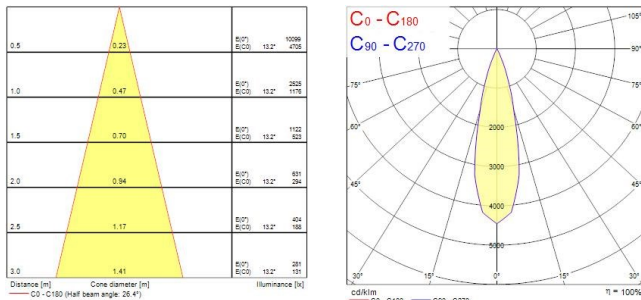

Myriad Adjustable Square - White with White bezel

MYRIAD ADJ SQUARE WHITE 2700K PHDIM WHITE BZ
2058037

PRODUCT OVERVIEW

Product name	MYRIAD ADJ SQUARE WHITE 2700K PHDIM WHITE BZ
Technology	LED
Cap/Base	N/A
Housing	PC Polycarbonate
Mount	Ceiling recessed mounting
Environment	Indoor
Warranty	5 years
Fixture luminous flux (lm)	567
Luminaire efficacy (lm/W)	68
LOR (%)	100
Colour temperature (K)	2700
Light colour	Candlelight
CRI (Ra)	85
Colour Variation Initial (SDCM)	SDCM3
Photobiological Risk Group	RG1
Total power consumption (W)	10
Electrical protection	Class II
Housing colour	White
IP rating	IP20
IK rating	IK02
Product EAN number	5025768580378

PHOTOMETRY

Myriad Adjustable Square - White with White bezel *MYRIAD ADJ SQUARE WHITE 2700K PHDIM WHITE BZ* 2058037

TECHNICAL DRAWINGS