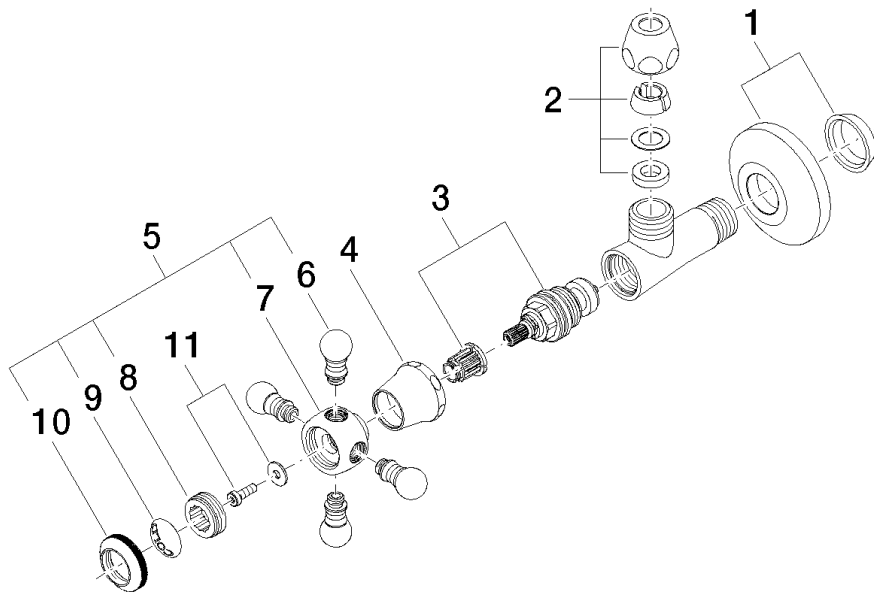

22 900 360 Product version up to 5/1/2024

- rosette Ø 60 mm
- porcelain insert COLD

	Durabronze (23kt Gold)	22 900 360-09
	Chrome	22 900 360-00
	Brushed Platinum	22 900 360-06
	Platinum	22 900 360-08
	Brushed Durabronze (23kt Gold)	22 900 360-28
	Brushed Gold (PVD)	22 900 360-37
	Brushed Dark Brass (PVD)	22 900 360-39
	Brushed Bronze (PVD)	22 900 360-42
	Brushed Dark Platinum	22 900 360-99

22 900 360 Product version up to 5/1/2024

Flow rate chart

22 900 360 Product version up to 5/1/2024

Parts for other finishes can be found here: [Chrome](#)

Spare parts list

No.	Item Number	Name	Quantity used	Delivery time
6	09 20 36 004-09	Handle 15 x 15 x 28 mm - Durabronz (23kt Gold)	4.00	54
4	09 21 02 055-09	Cover 24 x 29 x 30 mm - Durabronz (23kt Gold)	1.00	54
1	04 27 01 003 00-09	Rosette Ø 60 x 15 mm - Durabronz (23kt Gold)	1.00	54
9	09 26 01 010 90	Cover Porcelain insert plate COLD -	1.00	14
8	09 20 83 006 90	Handle Ø 21 x 7,5 mm -	1.00	14
11	04 30 30 029 00 90	Mounting theft-proof -	1.00	14
7	09 20 36 002-09	Handle Ø 29,5 x 30 mm - Durabronz (23kt Gold)	1.00	54
5	04 20 36 002 06-09	Handle Madison Cold - Durabronz (23kt Gold)	1.00	54
3	90 90 03 023 01 90	Head part Grease chamber 1/2" -	1.00	14
10	09 20 36 005-09	Handle Ø 28 x 7 mm - Durabronz (23kt Gold)	1.00	54
2	90 23 30 040 00-09	Union piece - Durabronz (23kt Gold)	1.00	54