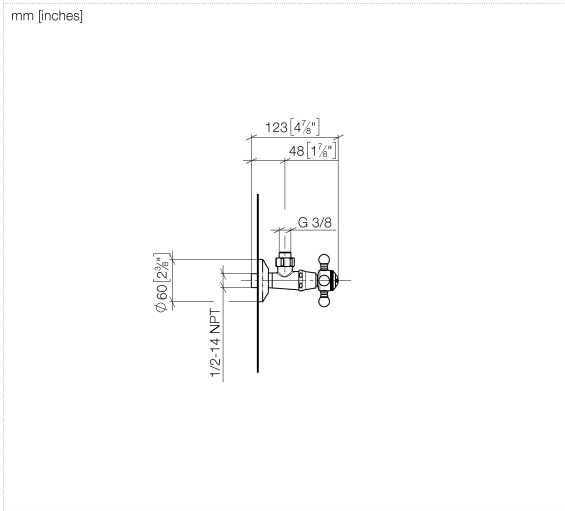

22 900 360 Product version up to 5/1/2024

- rosette Ø 60 mm
- porcelain insert COLD

	Durabronze (23kt Gold)	22 900 360-09
	Chrome	22 900 360-00
	Brushed Platinum	22 900 360-06
	Platinum	22 900 360-08
	Brushed Durabronze (23kt Gold)	22 900 360-28
	Brushed Gold (PVD)	22 900 360-37
	Brushed Dark Brass (PVD)	22 900 360-39
	Brushed Bronze (PVD)	22 900 360-42
	Brushed Dark Platinum	22 900 360-99

22 900 360 Product version up to 5/1/2024

Flow rate chart

22 900 360 Product version up to 5/1/2024

Parts for other finishes can be found here: [Chrome](#)

Spare parts list

No.	Item Number	Name	Quantity used	Delivery time
6	09 20 36 004-09	Handle 15 x 15 x 28 mm - Durabronz (23kt Gold)	4.00	54
4	09 21 02 055-09	Cover 24 x 29 x 30 mm - Durabronz (23kt Gold)	1.00	54
1	04 27 01 003 00-09	Rosette Ø 60 x 15 mm - Durabronz (23kt Gold)	1.00	54
9	09 26 01 010 90	Cover Porcelain insert plate COLD -	1.00	14
8	09 20 83 006 90	Handle Ø 21 x 7,5 mm -	1.00	14
11	04 30 30 029 00 90	Mounting theft-proof -	1.00	14
7	09 20 36 002-09	Handle Ø 29,5 x 30 mm - Durabronz (23kt Gold)	1.00	54
5	04 20 36 002 06-09	Handle Madison Cold - Durabronz (23kt Gold)	1.00	54
3	90 90 03 023 01 90	Head part Grease chamber 1/2" -	1.00	14
10	09 20 36 005-09	Handle Ø 28 x 7 mm - Durabronz (23kt Gold)	1.00	54
2	90 23 30 040 00-09	Union piece - Durabronz (23kt Gold)	1.00	54