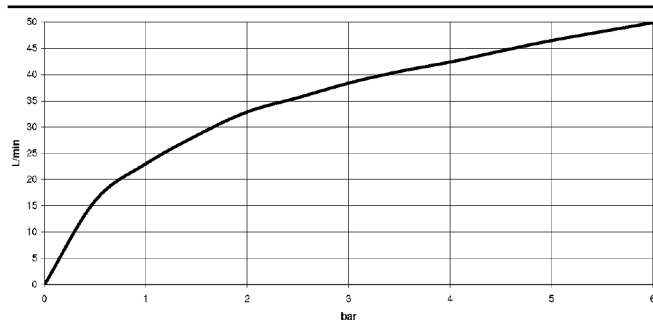

22 900 360 Product version up to 5/1/2024

- rosette Ø 60 mm
- porcelain insert COLD

	Durabronze (23kt Gold)	22 900 360-09
	Chrome	22 900 360-00
	Brushed Platinum	22 900 360-06
	Platinum	22 900 360-08
	Brushed Durabronze (23kt Gold)	22 900 360-28
	Brushed Gold (PVD)	22 900 360-37
	Brushed Dark Brass (PVD)	22 900 360-39
	Brushed Bronze (PVD)	22 900 360-42
	Brushed Dark Platinum	22 900 360-99

22 900 360 Product version up to 5/1/2024

Flow rate chart

22 900 360 Product version up to 5/1/2024

Parts for other finishes can be found here: [Chrome](#)

Spare parts list

No.	Item Number	Name	Quantity used	Delivery time
6	09 20 36 004-09	Handle 15 x 15 x 28 mm - Durabronz (23kt Gold)	4.00	54
4	09 21 02 055-09	Cover 24 x 29 x 30 mm - Durabronz (23kt Gold)	1.00	54
1	04 27 01 003 00-09	Rosette Ø 60 x 15 mm - Durabronz (23kt Gold)	1.00	54
9	09 26 01 010 90	Cover Porcelain insert plate COLD -	1.00	14
8	09 20 83 006 90	Handle Ø 21 x 7,5 mm -	1.00	14
11	04 30 30 029 00 90	Mounting theft-proof -	1.00	14
7	09 20 36 002-09	Handle Ø 29,5 x 30 mm - Durabronz (23kt Gold)	1.00	54
5	04 20 36 002 06-09	Handle Madison Cold - Durabronz (23kt Gold)	1.00	54
3	90 90 03 023 01 90	Head part Grease chamber 1/2" -	1.00	14
10	09 20 36 005-09	Handle Ø 28 x 7 mm - Durabronz (23kt Gold)	1.00	54
2	90 23 30 040 00-09	Union piece - Durabronz (23kt Gold)	1.00	54