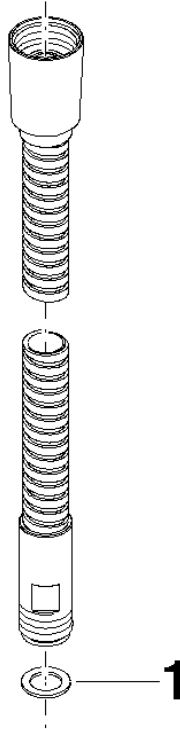

28 322 970 Product version from 4/1/2024

• WRAS

	Brushed Platinum	28 322 970-06
	Chrome	28 322 970-00
	Platinum	28 322 970-08
	Durabrand (23kt Gold)	28 322 970-09
	Dark Chrome	28 322 970-19
	Light Gold (PVD)	28 322 970-26
	Brushed Light Gold (PVD)	28 322 970-27
	Brushed Durabrand (23kt Gold)	28 322 970-28
	Matte Black	28 322 970-33
	Brushed Gold (PVD)	28 322 970-37
	Brushed Dark Brass (PVD)	28 322 970-39
	Brushed Bronze (PVD)	28 322 970-42
	Brushed Dark Bronze (PVD)	28 322 970-43
	Brushed Champagne (22kt Gold)	28 322 970-46
	Champagne (22kt Gold)	28 322 970-47
	Cyprus	28 322 970-49
	Brushed Chrome	28 322 970-93
	Brushed Dark Platinum	28 322 970-99

Metal shower hose 1/2" x 3/8" x 1750 mm - Brushed Platinum

SERIES-VARIOUS

28 322 970 Product version from 4/1/2024

Codes & Standards

ASME A112.18.1	cUPC	Scottish Water Byelaws	UK Water Supply Regulations
----------------	------	---------------------------	--------------------------------

Spare parts list

No.	Item Number	Name	Quantity used	Delivery time
1	90 14 20 026 00 90	Washer 14 x 8 x 2 mm Centellen WS 3820 -	1.00	14