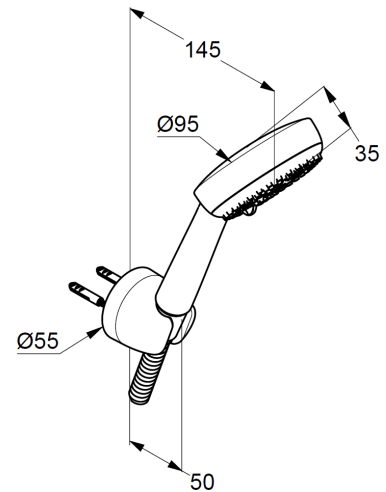

hand shower 3 S
3 spray pattern
volume/booster/smooth
with cleaning system
connection G1/2
sieve seal

shower hose
plastic coated
with metal-effect
with conical nuts
G1/2 x G1/2 x 1250mm

shower hook
for shower hoses with conical nuts
with fixing material
for rigid wall mounted

Produktabbildung/ Product picture

Maßzeichnung/ Dimensional drawing

Durchfluss/ Flow rate