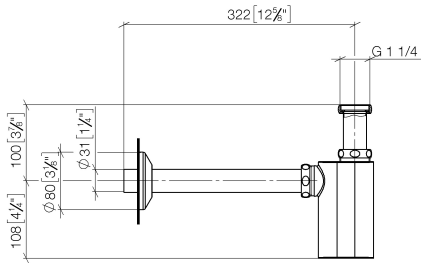

10 040 970 Product version from 4/1/2025

• rosette Ø 80 mm

	Chrome	10 040 970-00
	Brushed Platinum	10 040 970-06
	Platinum	10 040 970-08
	Durabress (23kt Gold)	10 040 970-09
	Dark Chrome	10 040 970-19
	Brushed Durabress (23kt Gold)	10 040 970-28
	Brushed Gold (PVD)	10 040 970-37
	Brushed Dark Brass (PVD)	10 040 970-39
	Brushed Bronze (PVD)	10 040 970-42
	Brushed Champagne (22kt Gold)	10 040 970-46
	Champagne (22kt Gold)	10 040 970-47
	Brushed Dark Platinum	10 040 970-99

# MADISON Siphon for basin 1 1/4" - Chrome

MADISON

10 040 970 Product version from 4/1/2025

mm [inches]

10 040 970 Product version from 4/1/2025

Parts for other finishes can be found here: Brushed Platinum

**Spare parts list**

No.	Item Number	Name	Quantity used	Delivery time
6	09 28 23 006 90	Pipe Ø 34 x 0,75 x 110 mm -	1.00	14
4	09 28 10 003 90	Washer 39 x 32,5 x1 mm -	1.00	14
2	09 14 05 017 90	Washer NBR 70 37,0 x 31,0 x 4,0 mm -	1.00	14
9	90 27 01 015 00-00	Rosette Push-on rosette - Chrome	1.00	20
8	09 28 23 002-00	Pipe Ø 32 x 0,75 x 250 mm - Chrome	1.00	20
7	09 19 22 080-00	Housing for odour trap 52 x 96 x 145 mm - Chrome	1.00	20
5	09 14 05 016 90	Washer NBR 70 39,0 x 29,0 x 2,0 mm -	2.00	14
3	09 23 30 015-00	Cap nut for odour trap 1 1/4" - Chrome	3.00	20
1	09 28 23 005-00	Pipe Ø 32 x 0,75 x 110 mm - Chrome	1.00	20