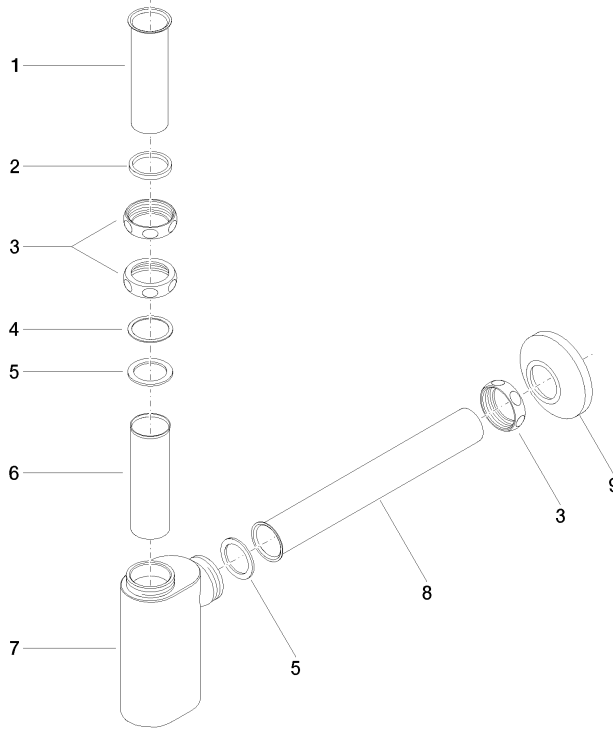

10 040 970 Product version from 4/1/2025

• rosette Ø 80 mm

	Chrome	10 040 970-00
	Brushed Platinum	10 040 970-06
	Platinum	10 040 970-08
	Durabress (23kt Gold)	10 040 970-09
	Dark Chrome	10 040 970-19
	Brushed Durabress (23kt Gold)	10 040 970-28
	Brushed Gold (PVD)	10 040 970-37
	Brushed Dark Brass (PVD)	10 040 970-39
	Brushed Bronze (PVD)	10 040 970-42
	Brushed Champagne (22kt Gold)	10 040 970-46
	Champagne (22kt Gold)	10 040 970-47
	Brushed Dark Platinum	10 040 970-99

# MADISON Siphon for basin 1 1/4" - Chrome

MADISON

10 040 970 Product version from 4/1/2025

mm [inches]

10 040 970 Product version from 4/1/2025

Parts for other finishes can be found here: Brushed Platinum

**Spare parts list**

No.	Item Number	Name	Quantity used	Delivery time
6	09 28 23 006 90	Pipe Ø 34 x 0,75 x 110 mm -	1.00	14
4	09 28 10 003 90	Washer 39 x 32,5 x1 mm -	1.00	14
2	09 14 05 017 90	Washer NBR 70 37,0 x 31,0 x 4,0 mm -	1.00	14
9	90 27 01 015 00-00	Rosette Push-on rosette - Chrome	1.00	20
8	09 28 23 002-00	Pipe Ø 32 x 0,75 x 250 mm - Chrome	1.00	20
7	09 19 22 080-00	Housing for odour trap 52 x 96 x 145 mm - Chrome	1.00	20
5	09 14 05 016 90	Washer NBR 70 39,0 x 29,0 x 2,0 mm -	2.00	14
3	09 23 30 015-00	Cap nut for odour trap 1 1/4" - Chrome	3.00	20
1	09 28 23 005-00	Pipe Ø 32 x 0,75 x 110 mm - Chrome	1.00	20