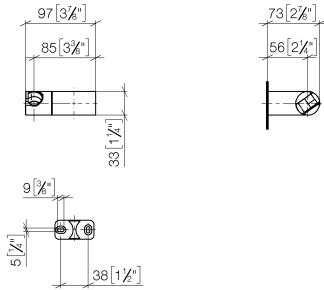

28 060 970 Product version from 10/1/2023

- pivotable 75°

	Brushed Platinum	28 060 970-06
	Chrome	28 060 970-00
	Platinum	28 060 970-08
	Dark Chrome	28 060 970-19
	Light Gold (PVD)	28 060 970-26
	Brushed Light Gold (PVD)	28 060 970-27
	Brushed Durabrass (23kt Gold)	28 060 970-28
	Matte Black	28 060 970-33
	Brushed Gold (PVD)	28 060 970-37
	Brushed Dark Brass (PVD)	28 060 970-39
	Brushed Bronze (PVD)	28 060 970-42
	Brushed Dark Bronze (PVD)	28 060 970-43
	Brushed Champagne (22kt Gold)	28 060 970-46
	Champagne (22kt Gold)	28 060 970-47
	Brushed Chrome	28 060 970-93
	Brushed Dark Platinum	28 060 970-99

28 060 970 Product version from 10/1/2023

mm [inches]

28 060 970 Product version from 10/1/2023

Parts for other finishes can be found here: [Chrome](#)

Spare parts list

No.	Item Number	Name	Quantity used	Delivery time
4	08 30 11 563 90	Holder 55 x 27 x 20 mm -	1.00	14
2	09 31 11 009 90	Mounting Threaded pin with hexagon socket with pins M5 x 5 mm -	2.00	14
1	09 12 12 212 90	Receptacle for hand shower 25,08 x 33 x 26,04 mm -	1.00	14
3	05 30 31 025 00 90	Mounting Bolt Round head 4,5 x 60 mm -	1.00	14