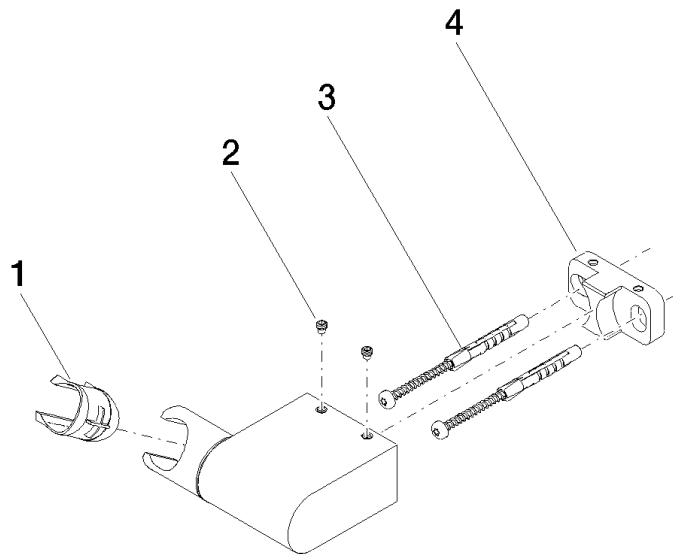

28 060 970 Product version from 10/1/2023

- pivotable 75°

	Brushed Platinum	28 060 970-06
	Chrome	28 060 970-00
	Platinum	28 060 970-08
	Dark Chrome	28 060 970-19
	Light Gold (PVD)	28 060 970-26
	Brushed Light Gold (PVD)	28 060 970-27
	Brushed Durabrass (23kt Gold)	28 060 970-28
	Matte Black	28 060 970-33
	Brushed Gold (PVD)	28 060 970-37
	Brushed Dark Brass (PVD)	28 060 970-39
	Brushed Bronze (PVD)	28 060 970-42
	Brushed Dark Bronze (PVD)	28 060 970-43
	Brushed Champagne (22kt Gold)	28 060 970-46
	Champagne (22kt Gold)	28 060 970-47
	Brushed Chrome	28 060 970-93
	Brushed Dark Platinum	28 060 970-99

28 060 970 Product version from 10/1/2023

mm [inches]

28 060 970 Product version from 10/1/2023

Parts for other finishes can be found here: [Chrome](#)

Spare parts list

No.	Item Number	Name	Quantity used	Delivery time
4	08 30 11 563 90	Holder 55 x 27 x 20 mm -	1.00	14
2	09 31 11 009 90	Mounting Threaded pin with hexagon socket with pins M5 x 5 mm -	2.00	14
1	09 12 12 212 90	Receptacle for hand shower 25,08 x 33 x 26,04 mm -	1.00	14
3	05 30 31 025 00 90	Mounting Bolt Round head 4,5 x 60 mm -	1.00	14