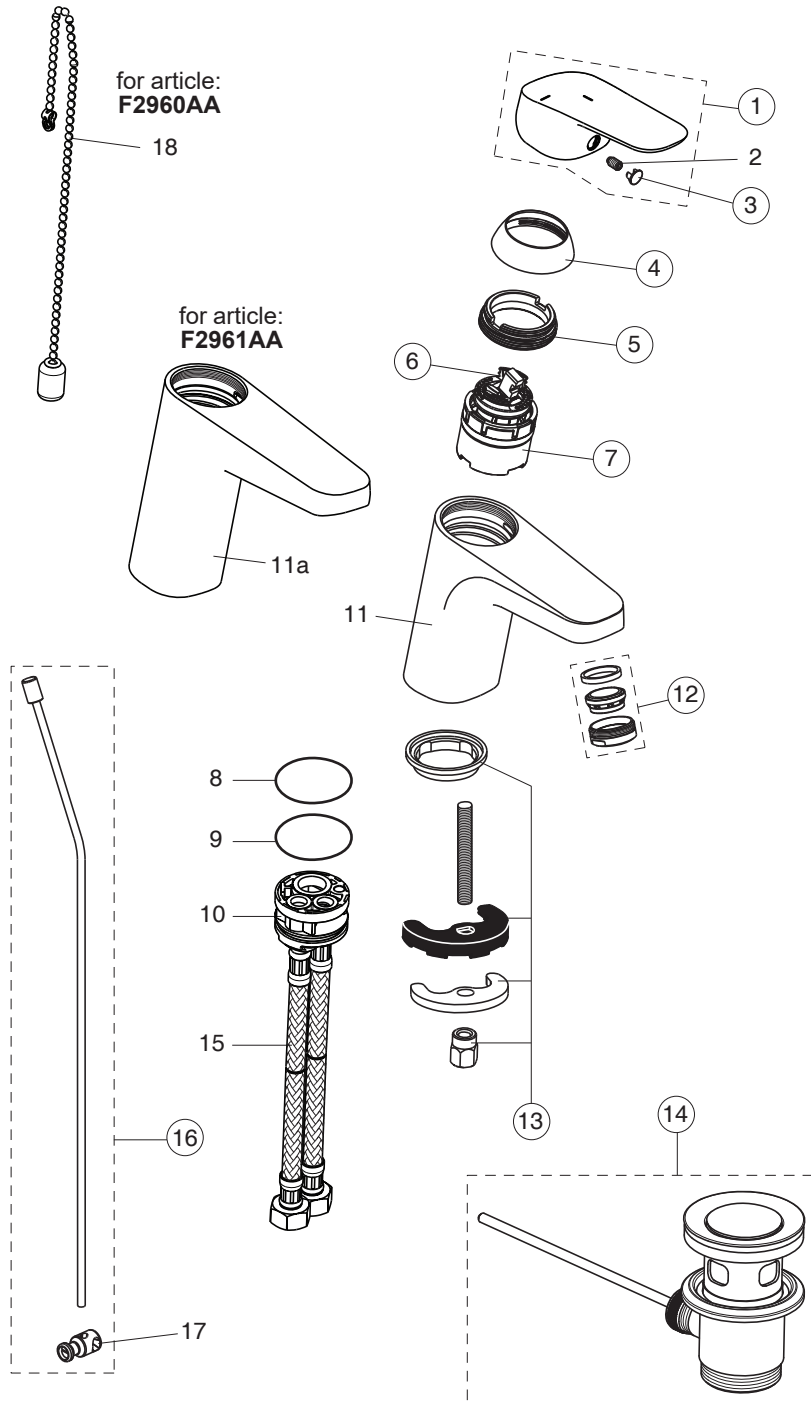

NIMBUS BLUE

F2959AA

F2960AA

F2961AA

Pos.	Signify	Spare parts-Nr.	Quantity	Pos.	Signify	Spare parts-Nr.	Quantity
1	Lever, w/logo-set-C3	B961611AA	1 Pcs.	14	Pop-up drain ass.	A962991AA	1 Pcs.
2	Screw M5x8		1 Pcs.	15	Flex pexhose G3/8-Ø10.5/L445		1 Pcs.
3	Cap decorative	B960473AA	1 Pcs.	16	Pop up waste-compl.	B961384AA	1 Pcs.
4	Rosette M38x1.5	B961373AA	1 Pcs.	17	Pop up waste shackle		1 Pcs.
5	Screw M41x1.5/M38x1.5	B961374NU	1 Pcs.	18	Beaded chain L460mm		1 Pcs.
6	Hot limit stop	A861181NU	1 Pcs.				
7+pos.8	Cartridge Ø38mm	A861156NU*	1 Pcs.				
8	O-Ring Ø38x2.5		1 Pcs.				
9	O-Ring Ø34x2		1 Pcs.				
10	Manifold-C3		1 Pcs.				
11	Body basin		1 Pcs.				
11a	Body basin GRANDE		1 Pcs.				
12	Perlator M24x1-A / 5l/min	B961383AA	1 Pcs.				
13	Fixation set	B960432NU	1 Set				