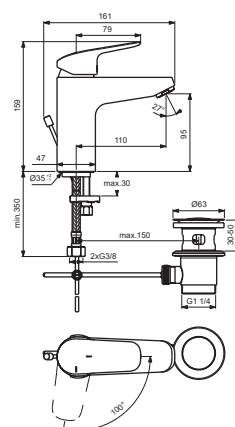

NIMBUS BLUE

F2959AA

F2960AA

F2961AA

Pos.	Signify	Spare parts-Nr.	Quantity	Pos.	Signify	Spare parts-Nr.	Quantity
1	Lever, w/logo-set-C3	B961611AA	1 Pcs.	14	Pop-up drain ass.	A962991AA	1 Pcs.
2	Screw M5x8		1 Pcs.	15	Flex pexhose G3/8-Ø10.5/L445		1 Pcs.
3	Cap decorative	B960473AA	1 Pcs.	16	Pop up waste-compl.	B961384AA	1 Pcs.
4	Rosette M38x1.5	B961373AA	1 Pcs.	17	Pop up waste shackle		1 Pcs.
5	Screw M41x1.5/M38x1.5	B961374NU	1 Pcs.	18	Beaded chain L460mm		1 Pcs.
6	Hot limit stop	A861181NU	1 Pcs.				
7+pos.8	Cartridge Ø38mm	A861156NU*	1 Pcs.				
8	O-Ring Ø38x2.5		1 Pcs.				
9	O-Ring Ø34x2		1 Pcs.				
10	Manifold-C3		1 Pcs.				
11	Body basin		1 Pcs.				
11a	Body basin GRANDE		1 Pcs.				
12	Perlator M24x1-A / 5l/min	B961383AA	1 Pcs.				
13	Fixation set	B960432NU	1 Set				