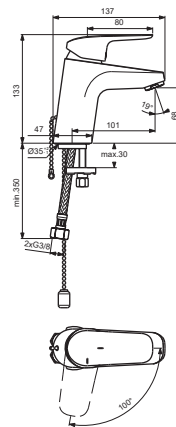

NIMBUS BLUE

F2959AA

F2960AA

F2961AA

Pos.	Signify	Spare parts-Nr.	Quantity	Pos.	Signify	Spare parts-Nr.	Quantity
1	Lever, w/logo-set-C3	B961611AA	1 Pcs.	14	Pop-up drain ass.	A962991AA	1 Pcs.
2	Screw M5x8		1 Pcs.	15	Flex pexhose G3/8-Ø10.5/L445		1 Pcs.
3	Cap decorative	B960473AA	1 Pcs.	16	Pop up waste-compl.	B961384AA	1 Pcs.
4	Rosette M38x1.5	B961373AA	1 Pcs.	17	Pop up waste shackle		1 Pcs.
5	Screw M41x1.5/M38x1.5	B961374NU	1 Pcs.	18	Beaded chain L460mm		1 Pcs.
6	Hot limit stop	A861181NU	1 Pcs.				
7+pos.8	Cartridge Ø38mm	A861156NU*	1 Pcs.				
8	O-Ring Ø38x2.5		1 Pcs.				
9	O-Ring Ø34x2		1 Pcs.				
10	Manifold-C3		1 Pcs.				
11	Body basin		1 Pcs.				
11a	Body basin GRANDE		1 Pcs.				
12	Perlator M24x1-A / 5l/min	B961383AA	1 Pcs.				
13	Fixation set	B960432NU	1 Set				