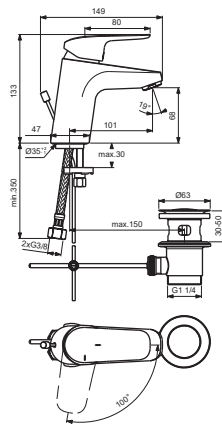

NIMBUS BLUE

F2959AA

F2960AA

F2961AA

Pos.	Signify	Spare parts-Nr.	Quantity	Pos.	Signify	Spare parts-Nr.	Quantity
1	Lever, w/logo-set-C3	B961611AA	1 Pcs.	14	Pop-up drain ass.	A962991AA	1 Pcs.
2	Screw M5x8		1 Pcs.	15	Flex pexhose G3/8-Ø10.5/L445		1 Pcs.
3	Cap decorative	B960473AA	1 Pcs.	16	Pop up waste-compl.	B961384AA	1 Pcs.
4	Rosette M38x1.5	B961373AA	1 Pcs.	17	Pop up waste shackle		1 Pcs.
5	Screw M41x1.5/M38x1.5	B961374NU	1 Pcs.	18	Beaded chain L460mm		1 Pcs.
6	Hot limit stop	A861181NU	1 Pcs.				
7+pos.8	Cartridge Ø38mm	A861156NU*	1 Pcs.				
8	O-Ring Ø38x2.5		1 Pcs.				
9	O-Ring Ø34x2		1 Pcs.				
10	Manifold-C3		1 Pcs.				
11	Body basin		1 Pcs.				
11a	Body basin GRANDE		1 Pcs.				
12	Perlator M24x1-A / 5l/min	B961383AA	1 Pcs.				
13	Fixation set	B960432NU	1 Set				