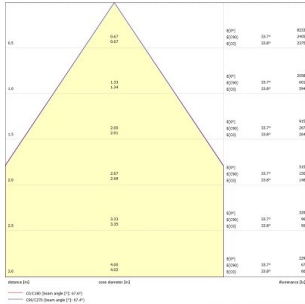

INSAVER SQUARE 200

INSAVER UGR19 IP44 200 2350 830 SQ
0030512

TECHNICAL DRAWINGS