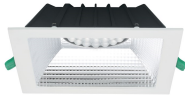

## INSAVER SQUARE 200

INSAVER UGR19 IP44 200 2350 830 SQ  
0030512

### Product features

- Insaвер is a ceiling recessed LED downlight (IP44 from the front), Die-cast aluminium body, loop in loop out connector for quick installation, Non dimmable LED driver, 20W; 2350lm; 118lm/W; 3000K; UGR <19 with shallow product depth 65mm. Meets TP(a) requirements.

### PRODUCT OVERVIEW

Product name	INSAVER UGR19 IP44 200 2350 830 SQ
Technology	LED
Cap/Base	N/A
Housing	Aluminium
Mount	Ceiling recessed mounting
General application	Hospitality, Office, Retail
ETIM Class	EC001744
E-number FI	4278541
Warranty	5 years
Useful luminous flux (Fuse)	2350
Fixture luminous flux (lm)	2350
Luminaire efficacy (lm/W)	118
Correlated colour temperature (k)	3000
Light colour	Warm White
CRI (Ra)	80
Colour Variation Initial (SDCM)	SDCM3
Beam Angle (°)	70
Glare control	< 19
Photobiological Risk Group	RG1
Total power consumption (W)	20
Electrical protection	Class II
Control gear type	LED driver constant current
Dimmable	No
Dimming method	N/A
LED Flickering Rate	Ultra low (5% or less)
Housing colour	RAL 9010 - Pure white
IP rating	IP44/20
IK rating	IK07
Product EAN number	5410288305127