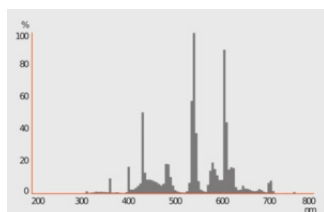

### Photometrical data

Luminous flux	3150 lm
Luminous efficacy	79 lm/W
Light color (designation)	LUMILUX Cool White
Color temperature	4000 K
Color rendering index Ra	≥80
Light color	840
Rated LLMF at 2,000 h	0.94
Rated LLMF at 4,000 h	0.90
Rated LLMF at 6,000 h	0.88
Rated LLMF at 8,000 h	0.85
Rated LLMF at 12,000 h	0.84
Rated LLMF at 16,000 h	0.81
Rated LLMF at 20,000 h	0.80