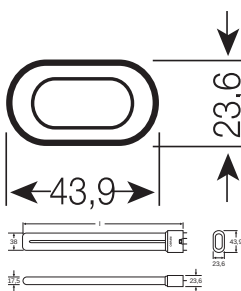

## TECHNICAL DATA

### Electrical data

Nominal wattage	40 W
Construction wattage	40.00 W
Nominal voltage	126 V
Nominal current	0.32 A

### Dimensions & Weight

Overall length	538.00 mm
Length with base excl. base pins/connection	532 mm
Diameter	17,5 mm
Tube diameter	17,5 mm
Product weight	120.5 g

### Energy labelling regulation data acc EU 2019/2015

Lighting technology used	CFLNI
Non-directional or directional	NDLS
Mains or non-mains	NMLS
Light source cap-type (or other electric interface)	2G11
Connected light source (CLS)	No
Color-tuneable light source	No
Envelope	No
High luminance light source	No
Anti-glare shield	No
Correlated colour temperature type	SINGLE_VALUE
Claim of equivalent power	No
Length	538.00 mm
Height	17,5 mm
Width	17,5 mm
Chromaticity coordinate x	0,380
Chromaticity coordinate y	0,380
Beam angle	SPHERE_360
EPREL ID	546514
Model number	AC34288