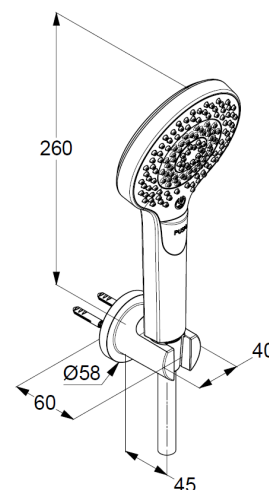

Technische Daten/ Technical Data

KLUDI-DIVE X
bath shower set 3 S
DN 15

Ref.: 6995039-00

Finishes:
39 matt black

Product description
Manufacturer KLUDI GmbH & Co. KG
Typ: KLUDI-DIVE X
bath shower set 3 S
Ref.: 6995039-00

hand shower 3 S
flow rate at 3 bar 15 l/min.
(with possibility of limiting to 9 l/min.)
switch with button
3 spray pattern
Body/Hair/Skin
with cleaning system
connection G1/2
sieve seal

shower hose
plastic coated
with metal-effect
with conical nuts
G1/2 x G1/2 x 1250mm

shower hook
for shower hoses with conical nuts
with fixing material
for rigid wall mounted

Produktabbildung/ Product picture

Maßzeichnung/ Dimensional drawing

Durchfluss/ Flow rate