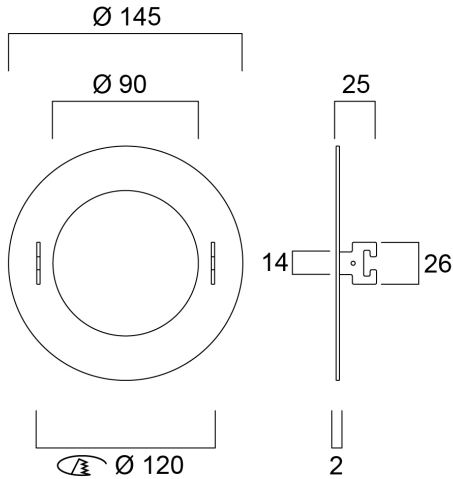

Adapting Ring RAL9010 90/120/145 0030460

Technical drawings

Data table

GENERAL DATA

Product name	Adapting Ring RAL9010 90/120/145
Technology	Accessory
Type of accessory	Other
Mount	Ceiling recessed mounting
General application	Education, Hospitality, Office, Retail
ETIM Class	EC002557
E-number FI	4278411
Warranty	3 years

ELECTRICAL DATA

Control gear required	No

PHYSICAL DATA

Housing colour	RAL9010
IP rating	IP20