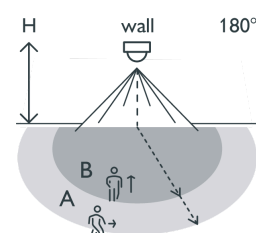

Motion detector for use in driveways, carports, gardens, etc.

Detectiebereik

H	A Across	B Towards
2 m	8 m	4 m
2.5 m	11 m	5.5 m
3 m	13 m	6.5 m

- The outdoor motion detector is fitted with a built-in light sensor; the lighting only turns on if the detector detects motion in the detection range and the level of daylight is below the programmed lux value.
- The lighting remains on while motion is detected.
- The built-in time switch allows you to set the desired switch-off delay. The lighting will remain on throughout the disconnection time after the last movement has been detected.
- The sensor's lens can be covered with the cover mask provided, so you can divide the detection zone. The cover mask can be adapted according to the desired range.

Technische gegevens

Configuratie	standalone
Voedingsspanning	230 Vac
Detector output	230 V (ON/OFF)
Uitschakelvertraging	60 sec – 1,800 sec
Maximale nominale waarde vermogenschakelaar	-10
Detectiehoek	180 °
Detectiebereik (PIR)	13 m vanop een hoogte van 3 m
Minimale omgevingstemperatuur	-20 °C
Maximale omgevingstemperatuur	+45 °C
Montage	opbouw
Montagehoogte	2 m – 3 m
Afwerkingskleur	anthracite
Afmetingen (HxBxD)	125 mm x 72 mm x 63 mm
Beschermingsgraad	IP54

Afmetingen

Aansluitschema