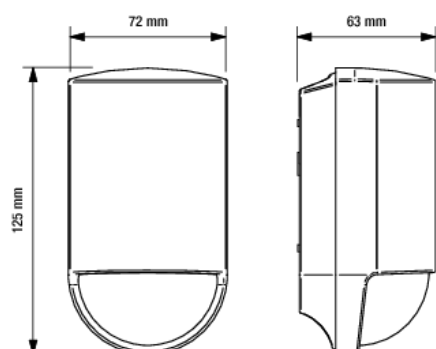

Motion detector for use in driveways, carports, gardens, etc.

Detectiebereik

H	A Across	B Towards
2 m	8 m	4 m
2.5 m	11 m	5.5 m
3 m	13 m	6.5 m

- The outdoor motion detector is fitted with a built-in light sensor; the lighting only turns on if the detector detects motion in the detection range and the level of daylight is below the programmed lux value.
- The lighting remains on while motion is detected.
- The built-in time switch allows you to set the desired switch-off delay. The lighting will remain on throughout the disconnection time after the last movement has been detected.
- The sensor's lens can be covered with the cover mask provided, so you can divide the detection zone. The cover mask can be adapted according to the desired range.

Technische gegevens

Configuratie	standalone
Voedingsspanning	230 Vac
Detector output	230 V (ON/OFF)
Uitschakelvertraging	60 sec – 1,800 sec
Maximale nominale waarde vermogenschakelaar	-10
Detectiehoek	180 °
Detectiebereik (PIR)	13 m vanop een hoogte van 3 m
Minimale omgevingstemperatuur	-20 °C
Maximale omgevingstemperatuur	+45 °C
Montage	opbouw
Montagehoogte	2 m – 3 m
Afwerkingskleur	anthracite
Afmetingen (HxBxD)	125 mm x 72 mm x 63 mm
Beschermingsgraad	IP54

Afmetingen

Aansluitschema