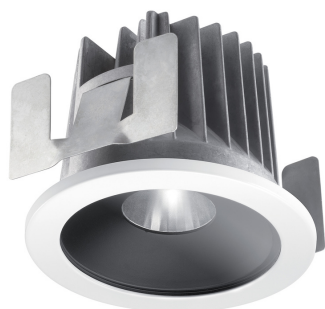

Concord

MYRIAD DECO IP65 FLOOD 4000K PHDM BLACK WBEZ 2058900

Features

- MYRIAD IP65 FLOOD 4000K Phase dimmable with black reflector and white bezel

Product Overview

Product name	MYRIAD DECO IP65 FLOOD 4000K PHDM BLACK WBEZ
Technology	LED
Cap/Base	N/A
Housing	Aluminium
Mount	Ceiling recessed mounting
Environment	Interior
Fixture luminous flux (lm)	977
Luminaire efficacy (lm/W)	98
LOR (%)	100
Colour temperature (K)	4000
Light colour	Neutral White
CRI (Ra)	90
Colour Variation Initial (SDCM)	3
Photobiological Risk Group	RG1
Total power consumption (W)	10
Electrical protection	Class II
Control gear type	Electronic ballast
Housing colour	Black
IP rating	IP65/20
IK rating	IK02

Concord

MYRIAD DECO IP65 FLOOD 4000K PHDM BLACK WBEZ 2058900

Product EAN number

5025768589005

Warranty

5 years

Photometry

Technical drawings