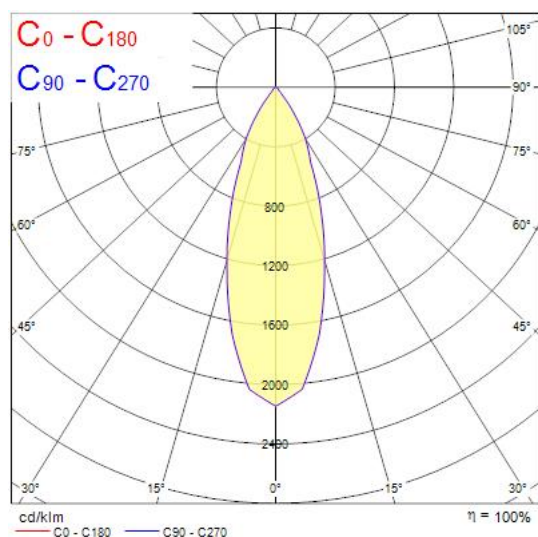

Concord

MYRIAD DECO IP65 FLOOD 4000K PHDM BLACK WBEZ 2058900

Product EAN number

5025768589005

Warranty

5 years

Photometry