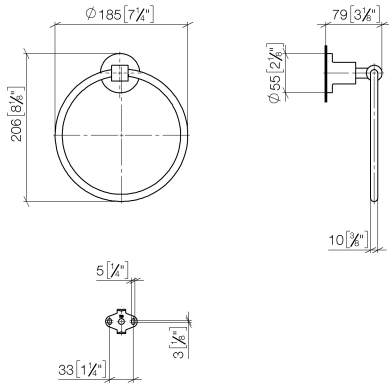

83 200 892 Product version from 4/1/2024

- width 185mm
- rosette Ø 55 mm
- 80mm projection

	Matte Black	83 200 892-33
	Chrome	83 200 892-00
	Brushed Platinum	83 200 892-06
	Platinum	83 200 892-08
	Dark Chrome	83 200 892-19
	Brushed Durabronze (23kt Gold)	83 200 892-28
	Brushed Gold (PVD)	83 200 892-37
	Brushed Dark Brass (PVD)	83 200 892-39
	Brushed Bronze (PVD)	83 200 892-42
	Brushed Dark Bronze (PVD)	83 200 892-43
	Brushed Champagne (22kt Gold)	83 200 892-46
	Champagne (22kt Gold)	83 200 892-47
	Brushed Chrome	83 200 892-93
	Brushed Dark Platinum	83 200 892-99

83 200 892 Product version from 4/1/2024

mm [inches]

83 200 892 Product version from 4/1/2024

Parts for other finishes can be found here: [Chrome](#)

Spare parts list

No.	Item Number	Name	Quantity used	Delivery time
1	08 18 80 502-33	Holder 185 x 185 x 10 mm - Matte Black	1.00	40
9	05 17 20 739 00 90	Attachment set 150 x 65 x 10 mm -	1.00	14
3	08 17 89 550-33	Holder for towel ring 22 x 22 x 23 mm - Matte Black	1.00	40
7	09 30 11 046 90	Washer Ø 10,5 -	1.00	14
4	08 17 20 624-33	Sleeve Ø 14 x 10 x 19,50 mm - Matte Black	1.00	40
5	04 31 11 113 00 90	Mounting Threaded pin M5 x 12 mm -	1.00	14
8	09 30 30 072 90	Mounting Hexagonal bolt with thread as far as head M10 x 35 mm -	1.00	14
2	08 31 20 550 90	Plug for towel ring -	2.00	14
6	08 17 89 505-33	Holder universal 60 x 100 x 60 mm - Matte Black	1.00	40