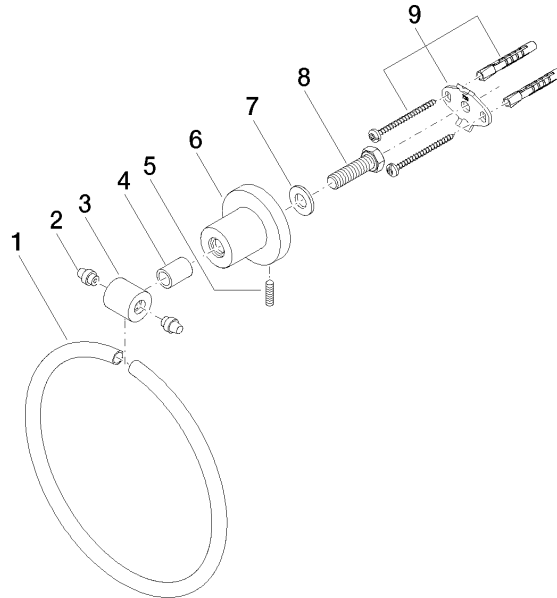

83 200 892 Product version from 4/1/2024

- width 185mm
- rosette Ø 55 mm
- 80mm projection

	Matte Black	83 200 892-33
	Chrome	83 200 892-00
	Brushed Platinum	83 200 892-06
	Platinum	83 200 892-08
	Dark Chrome	83 200 892-19
	Brushed Durabronze (23kt Gold)	83 200 892-28
	Brushed Gold (PVD)	83 200 892-37
	Brushed Dark Brass (PVD)	83 200 892-39
	Brushed Bronze (PVD)	83 200 892-42
	Brushed Dark Bronze (PVD)	83 200 892-43
	Brushed Champagne (22kt Gold)	83 200 892-46
	Champagne (22kt Gold)	83 200 892-47
	Brushed Chrome	83 200 892-93
	Brushed Dark Platinum	83 200 892-99

83 200 892 Product version from 4/1/2024

mm [inches]

83 200 892 Product version from 4/1/2024

Parts for other finishes can be found here: [Chrome](#)

Spare parts list

No.	Item Number	Name	Quantity used	Delivery time
1	08 18 80 502-33	Holder 185 x 185 x 10 mm - Matte Black	1.00	40
9	05 17 20 739 00 90	Attachment set 150 x 65 x 10 mm -	1.00	14
3	08 17 89 550-33	Holder for towel ring 22 x 22 x 23 mm - Matte Black	1.00	40
7	09 30 11 046 90	Washer Ø 10,5 -	1.00	14
4	08 17 20 624-33	Sleeve Ø 14 x 10 x 19,50 mm - Matte Black	1.00	40
5	04 31 11 113 00 90	Mounting Threaded pin M5 x 12 mm -	1.00	14
8	09 30 30 072 90	Mounting Hexagonal bolt with thread as far as head M10 x 35 mm -	1.00	14
2	08 31 20 550 90	Plug for towel ring -	2.00	14
6	08 17 89 505-33	Holder universal 60 x 100 x 60 mm - Matte Black	1.00	40