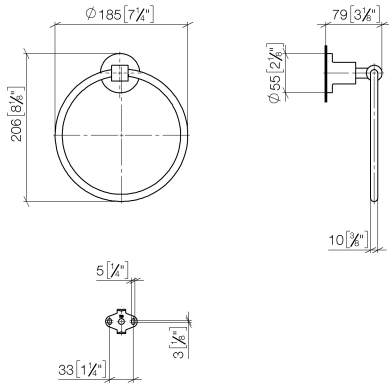

83 200 892 Product version from 4/1/2024

- width 185mm
- rosette Ø 55 mm
- 80mm projection

	Chrome	83 200 892-00
	Brushed Platinum	83 200 892-06
	Platinum	83 200 892-08
	Dark Chrome	83 200 892-19
	Brushed Durabrass (23kt Gold)	83 200 892-28
	Matte Black	83 200 892-33
	Brushed Gold (PVD)	83 200 892-37
	Brushed Dark Brass (PVD)	83 200 892-39
	Brushed Bronze (PVD)	83 200 892-42
	Brushed Dark Bronze (PVD)	83 200 892-43
	Brushed Champagne (22kt Gold)	83 200 892-46
	Champagne (22kt Gold)	83 200 892-47
	Brushed Chrome	83 200 892-93
	Brushed Dark Platinum	83 200 892-99

83 200 892 Product version from 4/1/2024

mm [inches]

83 200 892 Product version from 4/1/2024

Parts for other finishes can be found here: Brushed Platinum

Spare parts list

No.	Item Number	Name	Quantity used	Delivery time
1	08 18 80 502-00	Holder 185 x 185 x 10 mm - Chrome	1.00	20
7	09 30 11 046 90	Washer Ø 10,5 -	1.00	14
6	08 17 89 505-00	Holder universal 60 x 100 x 60 mm - Chrome	1.00	20
8	09 30 30 072 90	Mounting Hexagonal bolt with thread as far as head M10 x 35 mm -	1.00	14
5	04 31 11 113 00 90	Mounting Threaded pin M5 x 12 mm -	1.00	14
4	08 17 20 624-00	Sleeve Ø 14 x 10 x 19,50 mm - Chrome	1.00	20
9	05 17 20 739 00 90	Attachment set 150 x 65 x 10 mm -	1.00	14
3	08 17 89 550-00	Holder for towel ring 22 x 22 x 23 mm - Chrome	1.00	20
2	08 31 20 550 90	Plug for towel ring -	2.00	14