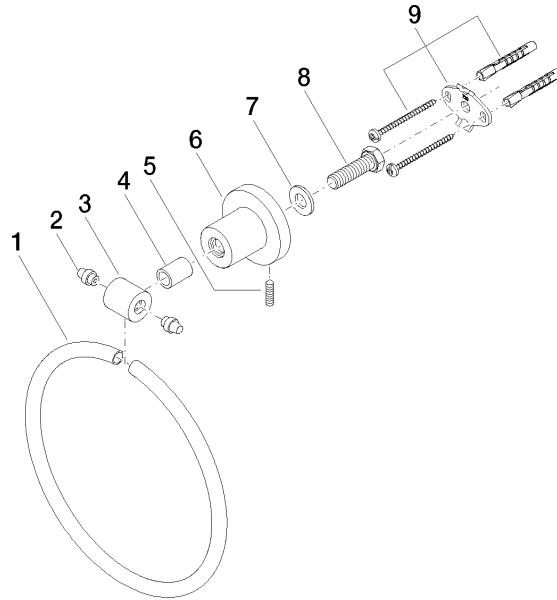

83 200 892 Product version from 4/1/2024

- width 185mm
- rosette Ø 55 mm
- 80mm projection

	Chrome	83 200 892-00
	Brushed Platinum	83 200 892-06
	Platinum	83 200 892-08
	Dark Chrome	83 200 892-19
	Brushed Durabrass (23kt Gold)	83 200 892-28
	Matte Black	83 200 892-33
	Brushed Gold (PVD)	83 200 892-37
	Brushed Dark Brass (PVD)	83 200 892-39
	Brushed Bronze (PVD)	83 200 892-42
	Brushed Dark Bronze (PVD)	83 200 892-43
	Brushed Champagne (22kt Gold)	83 200 892-46
	Champagne (22kt Gold)	83 200 892-47
	Brushed Chrome	83 200 892-93
	Brushed Dark Platinum	83 200 892-99

83 200 892 Product version from 4/1/2024

mm [inches]

83 200 892 Product version from 4/1/2024

Parts for other finishes can be found here: Brushed Platinum

Spare parts list

No.	Item Number	Name	Quantity used	Delivery time
1	08 18 80 502-00	Holder 185 x 185 x 10 mm - Chrome	1.00	20
7	09 30 11 046 90	Washer Ø 10,5 -	1.00	14
6	08 17 89 505-00	Holder universal 60 x 100 x 60 mm - Chrome	1.00	20
8	09 30 30 072 90	Mounting Hexagonal bolt with thread as far as head M10 x 35 mm -	1.00	14
5	04 31 11 113 00 90	Mounting Threaded pin M5 x 12 mm -	1.00	14
4	08 17 20 624-00	Sleeve Ø 14 x 10 x 19,50 mm - Chrome	1.00	20
9	05 17 20 739 00 90	Attachment set 150 x 65 x 10 mm -	1.00	14
3	08 17 89 550-00	Holder for towel ring 22 x 22 x 23 mm - Chrome	1.00	20
2	08 31 20 550 90	Plug for towel ring -	2.00	14