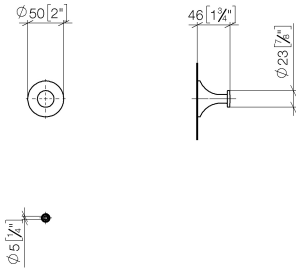

83 251 809 Product version from 4/1/2024

- 46mm projection
- rosette Ø 50 mm

	Platinum	83 251 809-08
	Chrome	83 251 809-00
	Brushed Platinum	83 251 809-06
	Dark Chrome	83 251 809-19
	Brushed Durabronze (23kt Gold)	83 251 809-28
	Brushed Gold (PVD)	83 251 809-37
	Brushed Dark Brass (PVD)	83 251 809-39
	Brushed Bronze (PVD)	83 251 809-42
	Brushed Dark Bronze (PVD)	83 251 809-43
	Brushed Champagne (22kt Gold)	83 251 809-46
	Champagne (22kt Gold)	83 251 809-47
	Brushed Dark Platinum	83 251 809-99

83 251 809 Product version from 4/1/2024

mm [inches]

83 251 809 Product version from 4/1/2024

Parts for other finishes can be found here: Chrome

Spare parts list

No.	Item Number	Name	Quantity used	Delivery time
1	08 18 60 536-08	Hooks Ø 50 x 46 mm - Platinum	1.00	54
2	05 24 04 506 00 90	Mounting for hook -	1.00	14