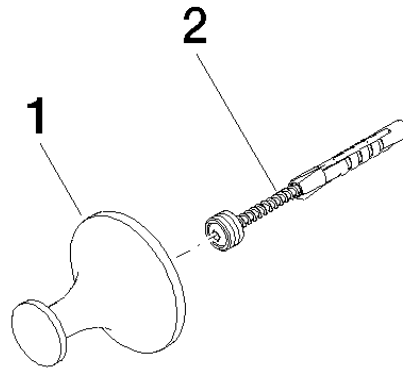

83 251 809 Product version from 4/1/2024

- 46mm projection
- rosette Ø 50 mm

	Platinum	83 251 809-08
	Chrome	83 251 809-00
	Brushed Platinum	83 251 809-06
	Dark Chrome	83 251 809-19
	Brushed Durabronze (23kt Gold)	83 251 809-28
	Brushed Gold (PVD)	83 251 809-37
	Brushed Dark Brass (PVD)	83 251 809-39
	Brushed Bronze (PVD)	83 251 809-42
	Brushed Dark Bronze (PVD)	83 251 809-43
	Brushed Champagne (22kt Gold)	83 251 809-46
	Champagne (22kt Gold)	83 251 809-47
	Brushed Dark Platinum	83 251 809-99

83 251 809 Product version from 4/1/2024

mm [inches]

83 251 809 Product version from 4/1/2024

Parts for other finishes can be found here: Chrome

Spare parts list

No.	Item Number	Name	Quantity used	Delivery time
1	08 18 60 536-08	Hooks Ø 50 x 46 mm - Platinum	1.00	54
2	05 24 04 506 00 90	Mounting for hook -	1.00	14