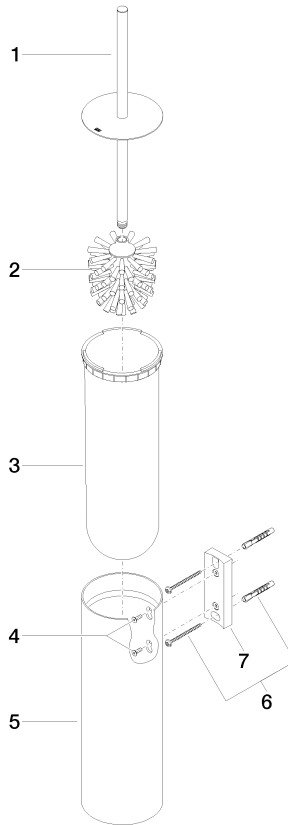

**Toilet brush set , wall model - Matte Black**

SERIES SPECIFIC

83 910 979 Product version from 10/1/2023

- brush, matte black
- width 100mm
- height 456 mm
- 110mm projection

	Matte Black	83 910 979-33
	Chrome	83 910 979-00
	Brushed Platinum	83 910 979-06
	Platinum	83 910 979-08
	Dark Chrome	83 910 979-19
	Light Gold (PVD)	83 910 979-26
	Brushed Light Gold (PVD)	83 910 979-27
	Brushed Durabronze (23kt Gold)	83 910 979-28
	Brushed Gold (PVD)	83 910 979-37
	Brushed Dark Brass (PVD)	83 910 979-39
	Brushed Bronze (PVD)	83 910 979-42
	Brushed Dark Bronze (PVD)	83 910 979-43
	Brushed Champagne (22kt Gold)	83 910 979-46
	Champagne (22kt Gold)	83 910 979-47
	Brushed Chrome	83 910 979-93
	Brushed Dark Platinum	83 910 979-99

**Recommended miscellaneous**

**Brush matte black -**

90 18 50 601  
00 90

**Recommended miscellaneous**

**Brush handle with cover - Matte Black**

90 20 97 505  
01-33

83 910 979 Product version from 10/1/2023

### Spare parts list

No.	Item Number	Name	Quantity used	Delivery time
5	08 23 01 503-33	Housing for toilet brush set Wall installation Ø 100 x 310 mm - Matte Black	1.00	40
1	90 20 97 505 01-33	Brush handle with cover - Matte Black	1.00	40
3	08 18 40 524 90	Insert for toilet brush sets 100 x 300 x 100 mm -	1.00	14
4	90 30 30 014 00 90	Mounting Countersunk screw with hexagon socket M4 x 12 mm -	1.00	14
6	05 30 31 025 00 90	Mounting Bolt Round head 4,5 x 60 mm -	2.00	14
2	90 18 50 601 00 90	Brush matte black -	1.00	14
7	05 18 40 287 00 90	Holder incl. Quicksert M4 insert -	1.00	14