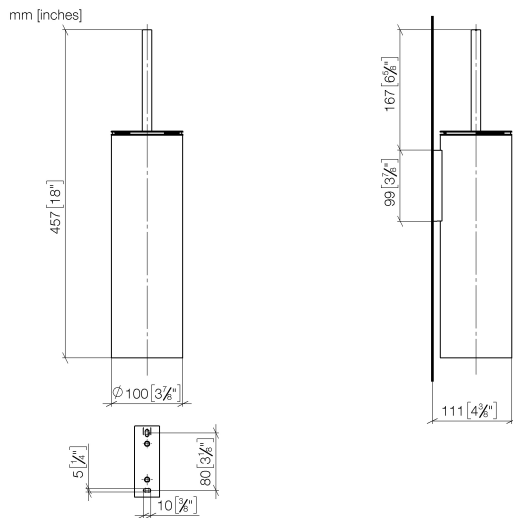

**Toilet brush set , wall model - Matte Black**

SERIES SPECIFIC

83 910 979 Product version from 10/1/2023

- brush, matte black
- width 100mm
- height 456 mm
- 110mm projection

	Matte Black	83 910 979-33
	Chrome	83 910 979-00
	Brushed Platinum	83 910 979-06
	Platinum	83 910 979-08
	Dark Chrome	83 910 979-19
	Light Gold (PVD)	83 910 979-26
	Brushed Light Gold (PVD)	83 910 979-27
	Brushed Durabronze (23kt Gold)	83 910 979-28
	Brushed Gold (PVD)	83 910 979-37
	Brushed Dark Brass (PVD)	83 910 979-39
	Brushed Bronze (PVD)	83 910 979-42
	Brushed Dark Bronze (PVD)	83 910 979-43
	Brushed Champagne (22kt Gold)	83 910 979-46
	Champagne (22kt Gold)	83 910 979-47
	Brushed Chrome	83 910 979-93
	Brushed Dark Platinum	83 910 979-99

### Spare parts list

No.	Item Number	Name	Quantity used	Delivery time
5	08 23 01 503-33	Housing for toilet brush set Wall installation Ø 100 x 310 mm - Matte Black	1.00	40
1	90 20 97 505 01-33	Brush handle with cover - Matte Black	1.00	40
3	08 18 40 524 90	Insert for toilet brush sets 100 x 300 x 100 mm -	1.00	14
4	90 30 30 014 00 90	Mounting Countersunk screw with hexagon socket M4 x 12 mm -	1.00	14
6	05 30 31 025 00 90	Mounting Bolt Round head 4,5 x 60 mm -	2.00	14
2	90 18 50 601 00 90	Brush matte black -	1.00	14
7	05 18 40 287 00 90	Holder incl. Quicksert M4 insert -	1.00	14