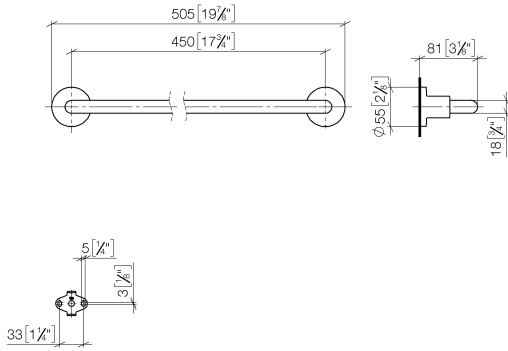

83 045 892 Product version from 4/1/2024

- gauge 450 mm
- width 505mm
- height 55 mm
- rosette Ø 55 mm
- 81mm projection

Fits TARA

	Brushed Platinum	83 045 892-06
	Chrome	83 045 892-00
	Platinum	83 045 892-08
	Dark Chrome	83 045 892-19
	Brushed Durabronze (23kt Gold)	83 045 892-28
	Matte Black	83 045 892-33
	Brushed Gold (PVD)	83 045 892-37
	Brushed Dark Brass (PVD)	83 045 892-39
	Brushed Bronze (PVD)	83 045 892-42
	Brushed Dark Bronze (PVD)	83 045 892-43
	Brushed Champagne (22kt Gold)	83 045 892-46
	Champagne (22kt Gold)	83 045 892-47
	Brushed Chrome	83 045 892-93
	Brushed Dark Platinum	83 045 892-99

83 045 892 Product version from 4/1/2024

mm [inches]

83 045 892 Product version from 4/1/2024

Parts for other finishes can be found here: [Chrome](#)

Spare parts list

No.	Item Number	Name	Quantity used	Delivery time
5	09 30 30 071 90	Mounting Hexagonal bolt with thread as far as head M10 x 20 mm -	2.00	14
4	09 30 11 046 90	Washer Ø 10,5 -	2.00	14
3	04 31 11 113 00 90	Mounting Threaded pin M5 x 12 mm -	2.00	14
6	05 17 20 739 00 90	Attachment set 150 x 65 x 10 mm -	2.00	14
1	05 28 22 588 00-06	Holder for towel rail 468 x 40 x 18 mm - Brushed Platinum	1.00	20
2	08 17 89 505-06	Holder universal 60 x 100 x 60 mm - Brushed Platinum	2.00	20