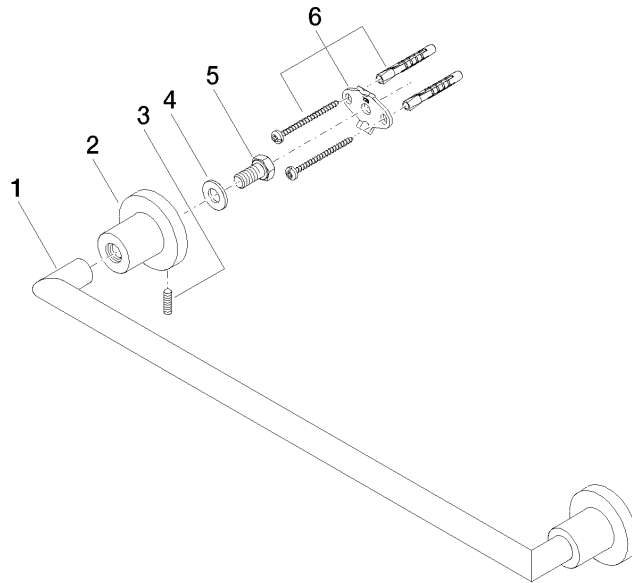

83 045 892 Product version from 4/1/2024

- gauge 450 mm
- width 505mm
- height 55 mm
- rosette Ø 55 mm
- 81mm projection

Fits TARA

	Brushed Platinum	83 045 892-06
	Chrome	83 045 892-00
	Platinum	83 045 892-08
	Dark Chrome	83 045 892-19
	Brushed Durabronze (23kt Gold)	83 045 892-28
	Matte Black	83 045 892-33
	Brushed Gold (PVD)	83 045 892-37
	Brushed Dark Brass (PVD)	83 045 892-39
	Brushed Bronze (PVD)	83 045 892-42
	Brushed Dark Bronze (PVD)	83 045 892-43
	Brushed Champagne (22kt Gold)	83 045 892-46
	Champagne (22kt Gold)	83 045 892-47
	Brushed Chrome	83 045 892-93
	Brushed Dark Platinum	83 045 892-99

83 045 892 Product version from 4/1/2024

mm [inches]

83 045 892 Product version from 4/1/2024

Parts for other finishes can be found here: [Chrome](#)

Spare parts list

No.	Item Number	Name	Quantity used	Delivery time
5	09 30 30 071 90	Mounting Hexagonal bolt with thread as far as head M10 x 20 mm -	2.00	14
4	09 30 11 046 90	Washer Ø 10,5 -	2.00	14
3	04 31 11 113 00 90	Mounting Threaded pin M5 x 12 mm -	2.00	14
6	05 17 20 739 00 90	Attachment set 150 x 65 x 10 mm -	2.00	14
1	05 28 22 588 00-06	Holder for towel rail 468 x 40 x 18 mm - Brushed Platinum	1.00	20
2	08 17 89 505-06	Holder universal 60 x 100 x 60 mm - Brushed Platinum	2.00	20