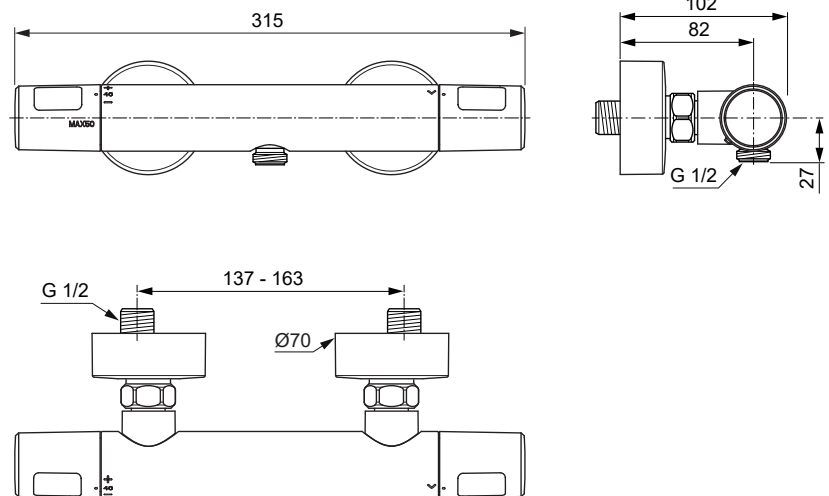

Ceratherm T25N A 8471 ..

Produced from: **Appri 2025**

Shower Thermostat
chrome **A8471AA**

Pos.	Description	Part-Number	Qty.	Pos.	Description	Part-Number	Qty.
1	Handle Temp. cpl.	A 861 821 AA	1 Set				
2	Thermostatic Cartridge C3.	A 861 828 NU	1 pcs				
3	Stopping	A 861 373 NU	1 pcs				
4	Cartridge G1/2 180° cpl.	A 861 245 NU*	1 Set				
5	Nipple G1/2 outside cpl.	A 861 374 NU	1 Set				
6	Non-return valve	A 861 372 NU	1 Set				
7	Escutcheon	B 960 242 AA	1 pcs				
8	Warp over shelf	A 7215 AA	1 pcs				
9	Escutcheon Ø32	A 861 816 AA	2 pcs				
10	Handle Volume cpl.	A 861 822 AA	1 Set				

*Universal set (not all parts needed)