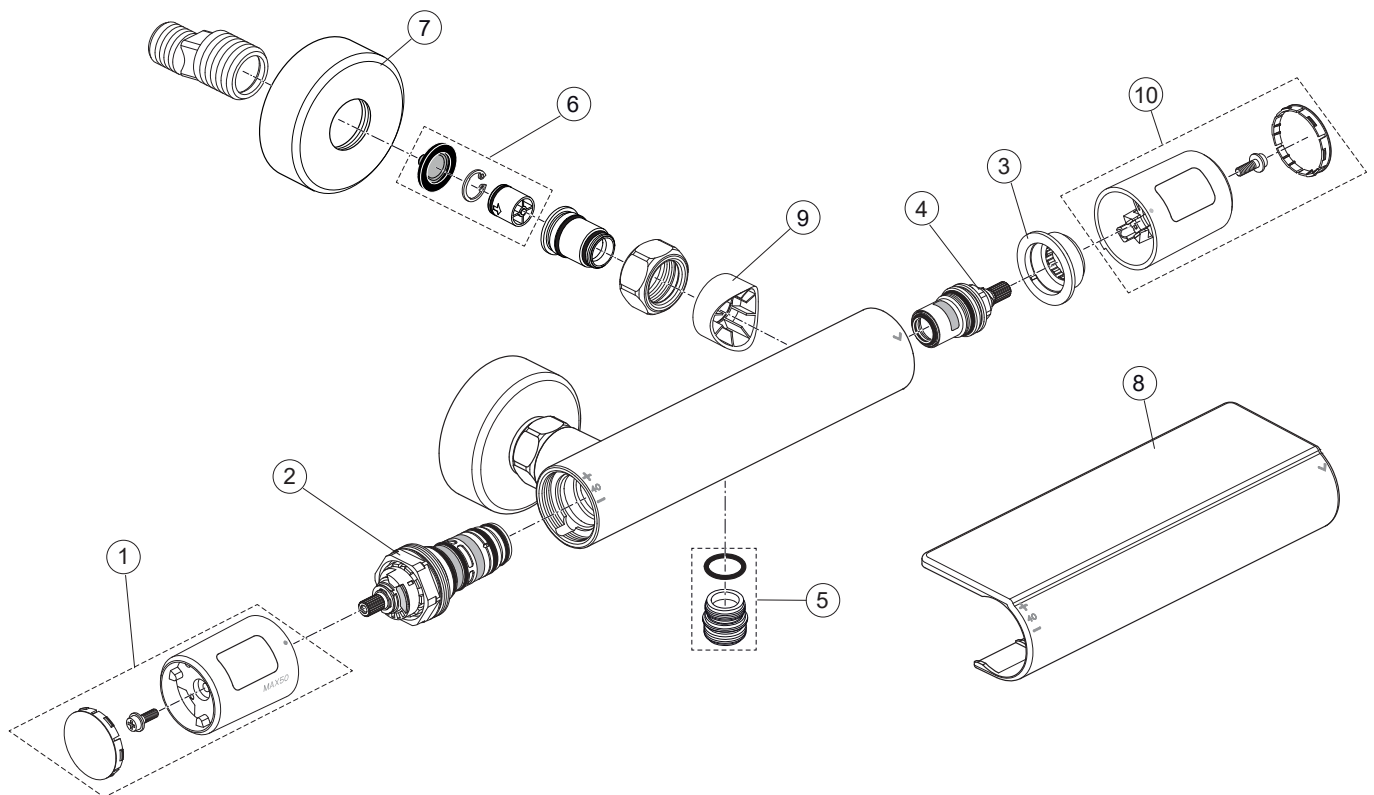

Ceratherm T25N A 8471 ..

Produced from: **Appri 2025**

Shower Thermostat
chrome **A8471AA**

Pos.	Description	Part-Number	Qty.	Pos.	Description	Part-Number	Qty.
1	Handle Temp. cpl.	A 861 821 AA	1 Set				
2	Thermostatic Cartridge C3.	A 861 828 NU	1 pcs				
3	Stopping	A 861 373 NU	1 pcs				
4	Cartridge G1/2 180° cpl.	A 861 245 NU*	1 Set				
5	Nipple G1/2 outside cpl.	A 861 374 NU	1 Set				
6	Non-return valve	A 861 372 NU	1 Set				
7	Escutcheon	B 960 242 AA	1 pcs				
8	Warp over shelf	A 7215 AA	1 pcs				
9	Escutcheon Ø32	A 861 816 AA	2 pcs				
10	Handle Volume cpl.	A 861 822 AA	1 Set				

*Universal set (not all parts needed)