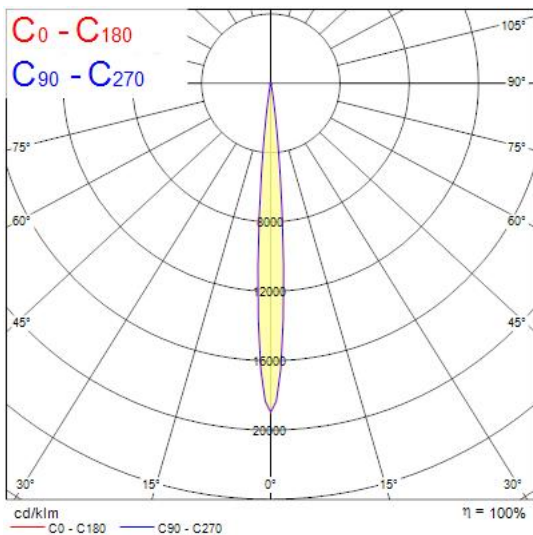

Concord

CONCORD BEACON MUSE 4000K DALI BLACK 2062588

LOR (%)	100
Correlated colour temperature (k)	4000
Light colour	Neutral White
CRI (Ra)	97
Colour Variation Initial (SDCM)	2
Beam Angle (°)	55
Photobiological Risk Group	RG1
Total power consumption (W)	18
Electrical protection	Class II
Control gear type	LED driver constant current
Dimmable	Yes
Minimum dimming level (%)	1
Housing colour	RAL 9005 - Jet black
IP rating	IP20
IK rating	IK02
Product EAN number	5025768625888
Warranty	5 years
Dimming method	DALI
Useful luminous flux (#use)	1100

Photometry