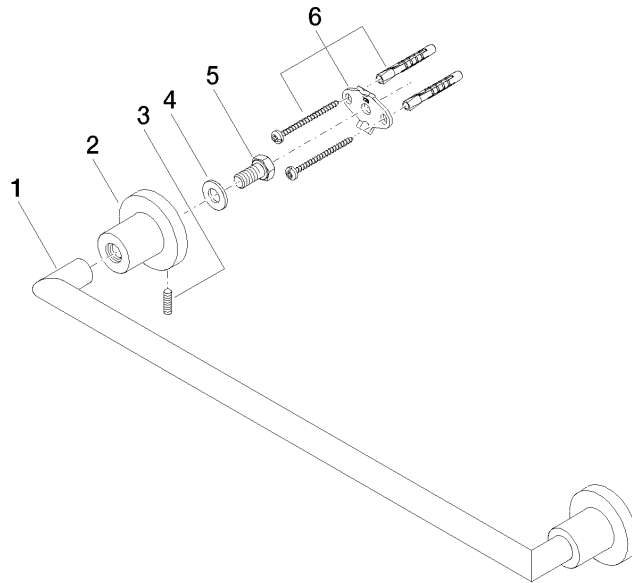

83 045 892 Product version from 4/1/2024

- gauge 450 mm
- width 505mm
- height 55 mm
- rosette Ø 55 mm
- 81mm projection

Fits TARA

	Chrome	83 045 892-00
	Brushed Platinum	83 045 892-06
	Platinum	83 045 892-08
	Dark Chrome	83 045 892-19
	Brushed Durabrass (23kt Gold)	83 045 892-28
	Matte Black	83 045 892-33
	Brushed Gold (PVD)	83 045 892-37
	Brushed Dark Brass (PVD)	83 045 892-39
	Brushed Bronze (PVD)	83 045 892-42
	Brushed Dark Bronze (PVD)	83 045 892-43
	Brushed Champagne (22kt Gold)	83 045 892-46
	Champagne (22kt Gold)	83 045 892-47
	Brushed Chrome	83 045 892-93
	Brushed Dark Platinum	83 045 892-99

83 045 892 Product version from 4/1/2024

mm [inches]

83 045 892 Product version from 4/1/2024

Parts for other finishes can be found here: Brushed Platinum

### Spare parts list

No.	Item Number	Name	Quantity used	Delivery time
1	05 28 22 588 00-00	Holder for towel rail 468 x 40 x 18 mm - Chrome	1.00	20
2	08 17 89 505-00	Holder universal 60 x 100 x 60 mm - Chrome	2.00	20
6	05 17 20 739 00 90	Attachment set 150 x 65 x 10 mm -	2.00	14
5	09 30 30 071 90	Mounting Hexagonal bolt with thread as far as head M10 x 20 mm -	2.00	14
4	09 30 11 046 90	Washer Ø 10,5 -	2.00	14
3	04 31 11 113 00 90	Mounting Threaded pin M5 x 12 mm -	2.00	14