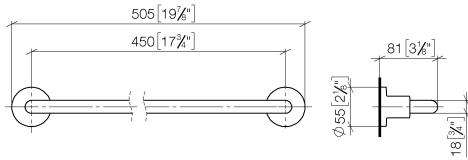

83 045 892 Product version from 4/1/2024

- gauge 450 mm
- width 505mm
- height 55 mm
- rosette Ø 55 mm
- 81mm projection

Fits TARA

	Chrome	83 045 892-00
	Brushed Platinum	83 045 892-06
	Platinum	83 045 892-08
	Dark Chrome	83 045 892-19
	Brushed Durabrass (23kt Gold)	83 045 892-28
	Matte Black	83 045 892-33
	Brushed Gold (PVD)	83 045 892-37
	Brushed Dark Brass (PVD)	83 045 892-39
	Brushed Bronze (PVD)	83 045 892-42
	Brushed Dark Bronze (PVD)	83 045 892-43
	Brushed Champagne (22kt Gold)	83 045 892-46
	Champagne (22kt Gold)	83 045 892-47
	Brushed Chrome	83 045 892-93
	Brushed Dark Platinum	83 045 892-99

83 045 892 Product version from 4/1/2024

mm [inches]

83 045 892 Product version from 4/1/2024

Parts for other finishes can be found here: Brushed Platinum

### Spare parts list

No.	Item Number	Name	Quantity used	Delivery time
1	05 28 22 588 00-00	Holder for towel rail 468 x 40 x 18 mm - Chrome	1.00	20
2	08 17 89 505-00	Holder universal 60 x 100 x 60 mm - Chrome	2.00	20
6	05 17 20 739 00 90	Attachment set 150 x 65 x 10 mm -	2.00	14
5	09 30 30 071 90	Mounting Hexagonal bolt with thread as far as head M10 x 20 mm -	2.00	14
4	09 30 11 046 90	Washer Ø 10,5 -	2.00	14
3	04 31 11 113 00 90	Mounting Threaded pin M5 x 12 mm -	2.00	14