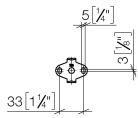

83 045 892 Product version from 4/1/2024

- gauge 450 mm
- width 505mm
- height 55 mm
- rosette Ø 55 mm
- 81mm projection

Fits TARA

	Chrome	83 045 892-00
	Brushed Platinum	83 045 892-06
	Platinum	83 045 892-08
	Dark Chrome	83 045 892-19
	Brushed Durabrass (23kt Gold)	83 045 892-28
	Matte Black	83 045 892-33
	Brushed Gold (PVD)	83 045 892-37
	Brushed Dark Brass (PVD)	83 045 892-39
	Brushed Bronze (PVD)	83 045 892-42
	Brushed Dark Bronze (PVD)	83 045 892-43
	Brushed Champagne (22kt Gold)	83 045 892-46
	Champagne (22kt Gold)	83 045 892-47
	Brushed Chrome	83 045 892-93
	Brushed Dark Platinum	83 045 892-99

83 045 892 Product version from 4/1/2024

mm [inches]

83 045 892 Product version from 4/1/2024

Parts for other finishes can be found here: Brushed Platinum

### Spare parts list

No.	Item Number	Name	Quantity used	Delivery time
1	05 28 22 588 00-00	Holder for towel rail 468 x 40 x 18 mm - Chrome	1.00	20
2	08 17 89 505-00	Holder universal 60 x 100 x 60 mm - Chrome	2.00	20
6	05 17 20 739 00 90	Attachment set 150 x 65 x 10 mm -	2.00	14
5	09 30 30 071 90	Mounting Hexagonal bolt with thread as far as head M10 x 20 mm -	2.00	14
4	09 30 11 046 90	Washer Ø 10,5 -	2.00	14
3	04 31 11 113 00 90	Mounting Threaded pin M5 x 12 mm -	2.00	14