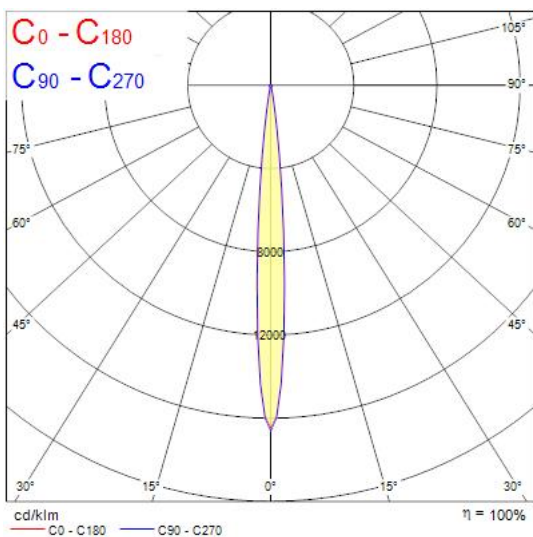

Concord

CONCORD BEACON MUSE 3000K DALI BLACK 2062587

LOR (%)	100
Correlated colour temperature (k)	3000
Light colour	Warm White
CRI (Ra)	97
Colour Variation Initial (SDCM)	2
Beam Angle (°)	55
Photobiological Risk Group	RG1
Total power consumption (W)	18
Electrical protection	Class II
Control gear type	LED driver constant current
Dimmable	Yes
Minimum dimming level (%)	1
Housing colour	RAL 9005 - Jet black
IP rating	IP20
IK rating	IK02
Product EAN number	5025768625871
Warranty	5 years
Dimming method	DALI
Useful luminous flux (#use)	1000

Photometry