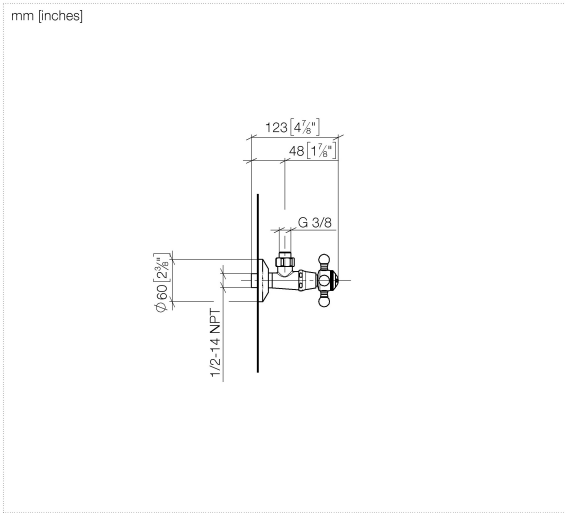

22 900 360 Product version up to 5/1/2024

- rosette Ø 60 mm
- porcelain insert COLD

	Brushed Platinum	22 900 360-06
	Chrome	22 900 360-00
	Platinum	22 900 360-08
	Durabrand (23kt Gold)	22 900 360-09
	Brushed Durabrand (23kt Gold)	22 900 360-28
	Brushed Gold (PVD)	22 900 360-37
	Brushed Dark Brass (PVD)	22 900 360-39
	Brushed Bronze (PVD)	22 900 360-42
	Brushed Dark Platinum	22 900 360-99

22 900 360 Product version up to 5/1/2024

Flow rate chart

22 900 360 Product version up to 5/1/2024

Parts for other finishes can be found here: [Chrome](#)

Spare parts list

No.	Item Number	Name	Quantity used	Delivery time
4	09 21 02 055-06	Cover 24 x 29 x 30 mm - Brushed Platinum	1.00	20
9	09 26 01 010 90	Cover Porcelain insert plate COLD -	1.00	14
7	09 20 36 002-06	Handle Ø 29,5 x 30 mm - Brushed Platinum	1.00	20
2	90 23 30 040 00-06	Union piece - Brushed Platinum	1.00	20
8	09 20 83 006 90	Handle Ø 21 x 7,5 mm -	1.00	14
10	09 20 36 005-06	Handle Ø 28 x 7 mm - Brushed Platinum	1.00	20
11	04 30 30 029 00 90	Mounting theft-proof -	1.00	14
3	90 90 03 023 01 90	Head part Grease chamber 1/2" -	1.00	14
6	09 20 36 004-06	Handle 15 x 15 x 28 mm - Brushed Platinum	4.00	20
1	04 27 01 003 00-06	Rosette Ø 60 x 15 mm - Brushed Platinum	1.00	20
5	04 20 36 002 06-06	Handle Madison Cold - Brushed Platinum	1.00	20