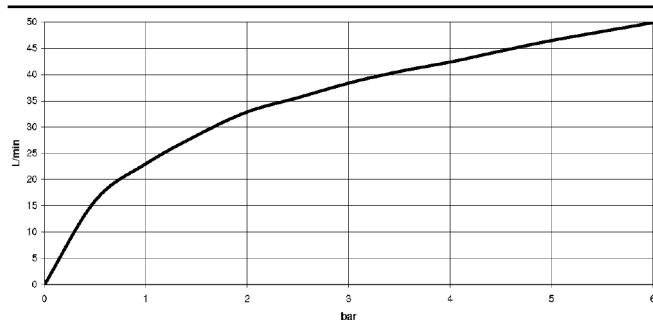

22 900 360 Product version up to 5/1/2024

- rosette Ø 60 mm
- porcelain insert COLD

	Brushed Platinum	22 900 360-06
	Chrome	22 900 360-00
	Platinum	22 900 360-08
	Durabrand (23kt Gold)	22 900 360-09
	Brushed Durabrand (23kt Gold)	22 900 360-28
	Brushed Gold (PVD)	22 900 360-37
	Brushed Dark Brass (PVD)	22 900 360-39
	Brushed Bronze (PVD)	22 900 360-42
	Brushed Dark Platinum	22 900 360-99

22 900 360 Product version up to 5/1/2024

Flow rate chart

22 900 360 Product version up to 5/1/2024

Parts for other finishes can be found here: [Chrome](#)

Spare parts list

No.	Item Number	Name	Quantity used	Delivery time
4	09 21 02 055-06	Cover 24 x 29 x 30 mm - Brushed Platinum	1.00	20
9	09 26 01 010 90	Cover Porcelain insert plate COLD -	1.00	14
7	09 20 36 002-06	Handle Ø 29,5 x 30 mm - Brushed Platinum	1.00	20
2	90 23 30 040 00-06	Union piece - Brushed Platinum	1.00	20
8	09 20 83 006 90	Handle Ø 21 x 7,5 mm -	1.00	14
10	09 20 36 005-06	Handle Ø 28 x 7 mm - Brushed Platinum	1.00	20
11	04 30 30 029 00 90	Mounting theft-proof -	1.00	14
3	90 90 03 023 01 90	Head part Grease chamber 1/2" -	1.00	14
6	09 20 36 004-06	Handle 15 x 15 x 28 mm - Brushed Platinum	4.00	20
1	04 27 01 003 00-06	Rosette Ø 60 x 15 mm - Brushed Platinum	1.00	20
5	04 20 36 002 06-06	Handle Madison Cold - Brushed Platinum	1.00	20