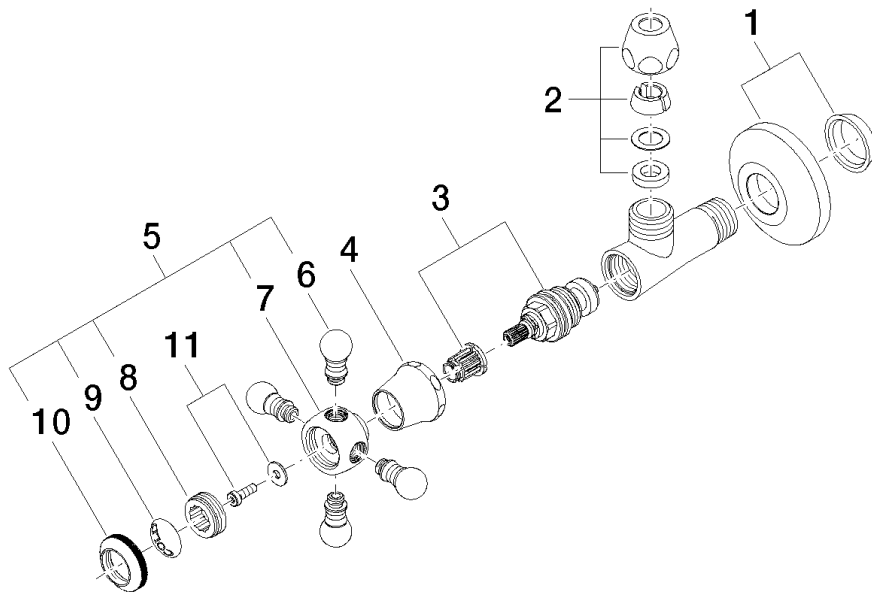

22 900 360 Product version up to 5/1/2024

- rosette Ø 60 mm
- porcelain insert COLD

	Brushed Platinum	22 900 360-06
	Chrome	22 900 360-00
	Platinum	22 900 360-08
	Durabrand (23kt Gold)	22 900 360-09
	Brushed Durabrand (23kt Gold)	22 900 360-28
	Brushed Gold (PVD)	22 900 360-37
	Brushed Dark Brass (PVD)	22 900 360-39
	Brushed Bronze (PVD)	22 900 360-42
	Brushed Dark Platinum	22 900 360-99

22 900 360 Product version up to 5/1/2024

Flow rate chart

22 900 360 Product version up to 5/1/2024

Parts for other finishes can be found here: [Chrome](#)

Spare parts list

No.	Item Number	Name	Quantity used	Delivery time
4	09 21 02 055-06	Cover 24 x 29 x 30 mm - Brushed Platinum	1.00	20
9	09 26 01 010 90	Cover Porcelain insert plate COLD -	1.00	14
7	09 20 36 002-06	Handle Ø 29,5 x 30 mm - Brushed Platinum	1.00	20
2	90 23 30 040 00-06	Union piece - Brushed Platinum	1.00	20
8	09 20 83 006 90	Handle Ø 21 x 7,5 mm -	1.00	14
10	09 20 36 005-06	Handle Ø 28 x 7 mm - Brushed Platinum	1.00	20
11	04 30 30 029 00 90	Mounting theft-proof -	1.00	14
3	90 90 03 023 01 90	Head part Grease chamber 1/2" -	1.00	14
6	09 20 36 004-06	Handle 15 x 15 x 28 mm - Brushed Platinum	4.00	20
1	04 27 01 003 00-06	Rosette Ø 60 x 15 mm - Brushed Platinum	1.00	20
5	04 20 36 002 06-06	Handle Madison Cold - Brushed Platinum	1.00	20