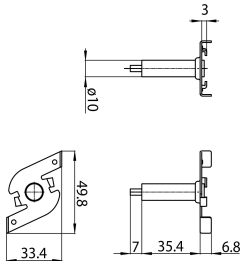

ONETRACK FIXING CLAMP+GRIPPER BLACK S-9000/114-T-B 9200763

Features

- OneTrack accessory, fast fixing clamp with gripper. Black.

Product Overview

Product name	ONETRACK FIXING CLAMP+GRIPPER BLACK S-9000/114-T-B
Technology	Accessory
Housing	Steel
Mount	Suspended
General application	Museums & Galleries, Office
ETIM Class	EC002557
Housing colour	Black
Product EAN number	4012289007638
Warranty	5 years

Technical drawings

ONETRACK FIXING CLAMP+GRIPPER BLACK S-9000/114-T-B 9200763

Data table

GENERAL DATA

Product name	ONETRACK FIXING CLAMP+GRIPPER BLACK S-9000/114-T-B
Technology	Accessory
Accessory type	Mounting
Type of accessory	Pendant bracket
Housing	Steel
Mount	Suspended
General application	Museums & Galleries, Office
ETIM Class	EC002557
Warranty	5 years

ELECTRICAL DATA

Control gear required	No
-----------------------	----

PHYSICAL DATA

Housing colour	Black
Nominal Product Length (mm)	49.8
Nominal Product Width (mm)	33.4
Nominal Product Height (mm)	49.2
Weight (kg)	0.014

PACKAGING

Product EAN number	4012289007638
Packaging single length / height (cm)	3.9
Packaging single width (cm)	3.0
Packaging single depth (cm)	2.53
Units per outer package	100
Packaging outer length / height (cm)	17.0
Packaging outer width (cm)	22.0