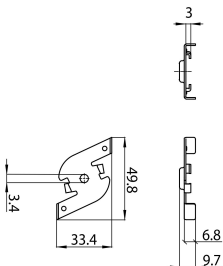

### Technical drawings

#### PHYSICAL DATA

Housing colour	White
Nominal Product Length (mm)	49.8
Nominal Product Width (mm)	33.4
Nominal Product Height (mm)	9.7
Weight (kg)	0.014

#### PACKAGING

Product EAN number	4012289007645
Packaging single length / height (cm)	8.0
Packaging single width (cm)	4.0
Packaging single depth (cm)	5.3
Units per outer package	100
Packaging outer length / height (cm)	20.5
Packaging outer width (cm)	11.0