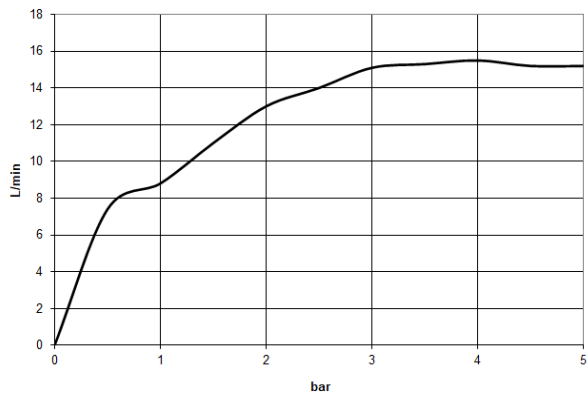

27 802 970 Product version up to 6/3/2020

- COMPACT RAIN, max. flow rate 15 l/min (at 3 bar)
- 3/8" shower outlet
- metal shower hose 1250mm with integrated anti-twist protection
- with anti-scale system

technical data:

- rosette 60 x 60 mm
- 1/2" connection

Notes:

Intrinsic protection against back flow.

Recommended miscellaneous

Concealed wall elbow -

35 085 970 90

- min. recess depth 90 mm
- max. recess depth 163 mm

27 802 970 Product version up to 6/3/2020
mm [inches]

Flow rate chart

Codes & Standards

DIN 4109

EN 1717

ISO 3822

Scottish Water
Byelaws

UK Water Supply
Regulations