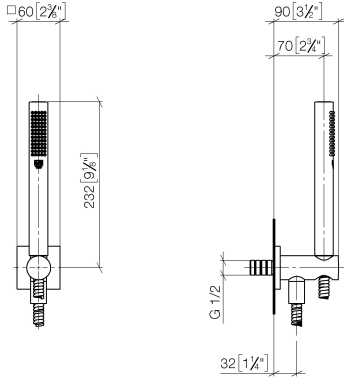

27 802 970 Product version up to 6/3/2020

- COMPACT RAIN, max. flow rate 15 l/min (at 3 bar)
- 3/8" shower outlet
- metal shower hose 1250mm with integrated anti-twist protection
- with anti-scale system

technical data:

- rosette 60 x 60 mm
- 1/2" connection

Notes:

Intrinsic protection against back flow.

Recommended miscellaneous

Concealed wall elbow -

35 085 970 90

- min. recess depth 90 mm
- max. recess depth 163 mm

27 802 970 Product version up to 6/3/2020
mm [inches]

Flow rate chart

Codes & Standards

DIN 4109

EN 1717

ISO 3822

Scottish Water
Byelaws

UK Water Supply
Regulations

WRAS_250402

Belgaqua_25-344-2

Spare parts list

No.	Item Number	Name	Quantity used	Delivery time
4	90 14 20 026 00 90	Washer 14 x 8 x 2 mm Centellen WS 3820 -	1.00	14
2	28 490 970-28	Wall elbow with integrated shower holder - Brushed Durabron (23kt Gold)	1.00	40
3	90 30 02 072 00-28	Metal shower hose 1/2" x 3/8" x 1250 mm - Brushed Durabron (23kt Gold)	1.00	40
1	90 12 11 140 40-28	Bar-type hand shower 15 l/min. - Brushed Durabron (23kt Gold)	1.00	-