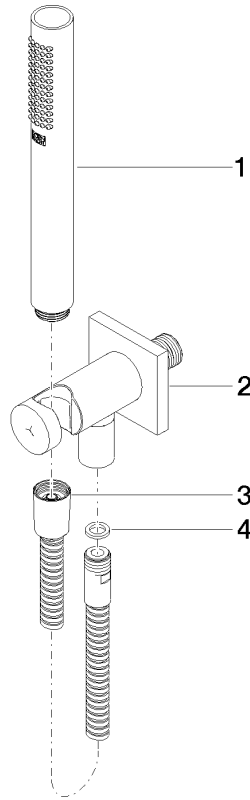

27 802 970 Product version up to 6/3/2020

- COMPACT RAIN, max. flow rate 15 l/min (at 3 bar)
- 3/8" shower outlet
- metal shower hose 1250mm with integrated anti-twist protection
- with anti-scale system

technical data:

- rosette 60 x 60 mm
- 1/2" connection

Notes:

Intrinsic protection against back flow.

Recommended miscellaneous

Concealed wall elbow -

35 085 970 90

- min. recess depth 90 mm
- max. recess depth 163 mm

27 802 970 Product version up to 6/3/2020
mm [inches]

Flow rate chart

Codes & Standards

DIN 4109

EN 1717

ISO 3822

Scottish Water
Byelaws

UK Water Supply
Regulations

WRAS_250402

Belgaqua_25-344-2

Spare parts list

No.	Item Number	Name	Quantity used	Delivery time
4	90 14 20 026 00 90	Washer 14 x 8 x 2 mm Centellen WS 3820 -	1.00	14
2	28 490 970-28	Wall elbow with integrated shower holder - Brushed Durabron (23kt Gold)	1.00	40
3	90 30 02 072 00-28	Metal shower hose 1/2" x 3/8" x 1250 mm - Brushed Durabron (23kt Gold)	1.00	40
1	90 12 11 140 40-28	Bar-type hand shower 15 l/min. - Brushed Durabron (23kt Gold)	1.00	-