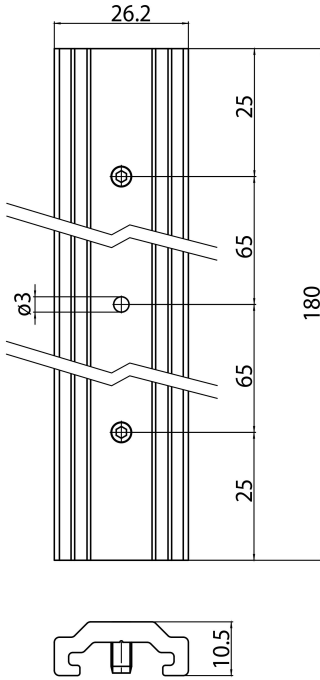

ONETRACK LONG SPH SUSP BRACKET WHT S-9000/332-SV-W 9200789

Technical drawings

Data table

GENERAL DATA

Product name	ONETRACK LONG SPH SUSP BRACKET WHT S-9000/332-SV-W
Technology	Accessory
Accessory type	Mounting
Type of accessory	Pendant bracket
Housing	Aluminium
Mount	Suspended
General application	Museums & Galleries, Office
ETIM Class	EC002557
Warranty	5 years