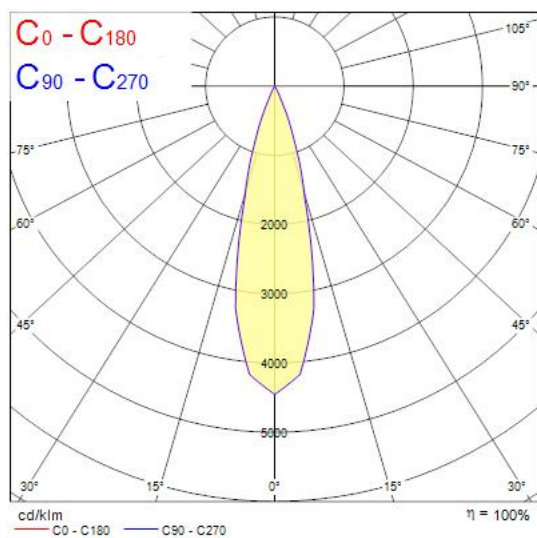

Concord

MYRIAD ADJ ROUND BLACK 2700K PHDIM SILVER BZ 2058035

Warranty

5 years

Photometry