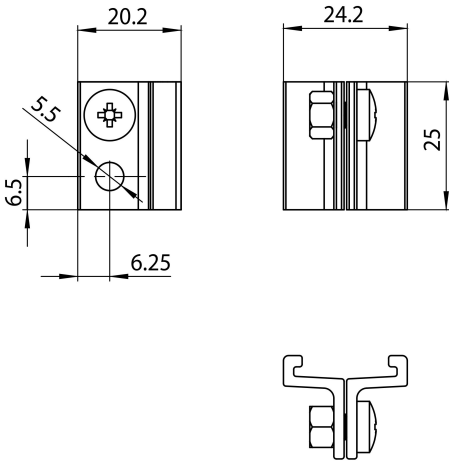

ONETRACK SHORT PENDANT T-BRACKET WHT S-9000/313-W 9200795

Technical drawings

Data table

GENERAL DATA

Product name	ONETRACK SHORT PENDANT T-BRACKET WHT S-9000/313-W
Technology	Accessory
Accessory type	Mounting
Type of accessory	Pendant bracket
Housing	Aluminium
Mount	Suspended
General application	Museums & Galleries, Office
ETIM Class	EC002557
Warranty	5 years