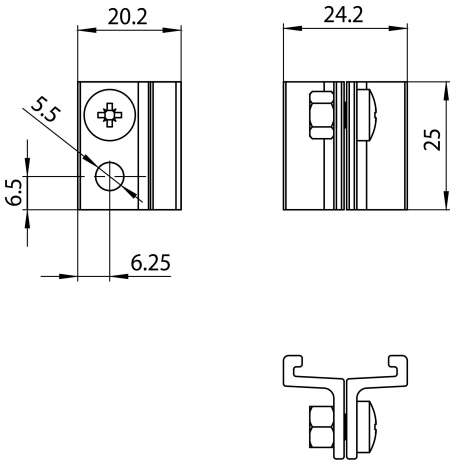

ONETRACK SHORT PENDANT T-BRACKET BLK S-9000/313-B 9200796

Technical drawings

Data table

GENERAL DATA

Product name	ONETRACK SHORT PENDANT T-BRACKET BLK S-9000/313-B
Technology	Accessory
Accessory type	Mounting
Type of accessory	Pendant bracket
Housing	Aluminium
Mount	Suspended
General application	Museums & Galleries, Office
ETIM Class	EC002557
Warranty	5 years