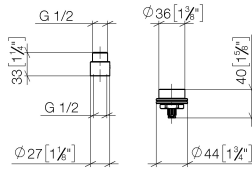

12 870 970 90

- up to 20 mm: 1 x 12 870 970 90
- 21 mm - 40 mm: 2 x 12 870 970 90

for 35 860 970 90

Can only be combined with exposed trim parts 36  
86X 664-FF.

12 870 970 90

mm [inches]

12 870 970 90

### Spare parts list

No.	Item Number	Name	Quantity used	Delivery time
5	09 29 06 122 90	Spindle 30 x 16,99 x 16,99 mm -	1.00	14
3	90 12 12 002 00 90	Fixing cap white Ø 15 x 12 mm -	1.00	14
2	09 14 10 190 90	O-Ring EPDM 70 38,0 x 1,5 mm -	1.00	14
1	09 24 03 072 10 90	Extension 1/2" x 20 mm -	1.00	14
4	09 18 40 227 90	Sleeve Ø 12,5 x 10 mm -	1.00	14