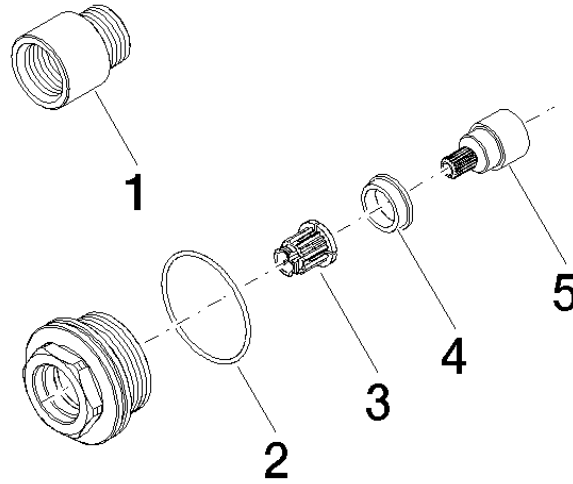

12 870 970 90

- up to 20 mm: 1 x 12 870 970 90
- 21 mm - 40 mm: 2 x 12 870 970 90

for 35 860 970 90

Can only be combined with exposed trim parts 36  
86X 664-FF.

12 870 970 90

mm [inches]

12 870 970 90

### Spare parts list

No.	Item Number	Name	Quantity used	Delivery time
5	09 29 06 122 90	Spindle 30 x 16,99 x 16,99 mm -	1.00	14
3	90 12 12 002 00 90	Fixing cap white Ø 15 x 12 mm -	1.00	14
2	09 14 10 190 90	O-Ring EPDM 70 38,0 x 1,5 mm -	1.00	14
1	09 24 03 072 10 90	Extension 1/2" x 20 mm -	1.00	14
4	09 18 40 227 90	Sleeve Ø 12,5 x 10 mm -	1.00	14