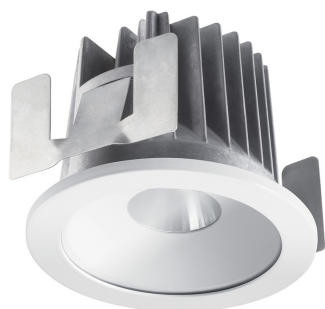

Concord

MYRIAD DECO IP65 FLOOD 4000K PHDM WHITE WBEZ 2058876

Features

- MYRD IP FL 4K PHDM WHT WBEZ

Product Overview

Product name	MYRIAD DECO IP65 FLOOD 4000K PHDM WHITE WBEZ
Technology	LED
Cap/Base	N/A
Housing	Aluminium
Mount	Ceiling recessed mounting
Environment	Interior
Fixture luminous flux (lm)	977
Luminaire efficacy (lm/W)	98
LOR (%)	100
Colour temperature (K)	4000
Light colour	Neutral White
CRI (Ra)	90
Colour Variation Initial (SDCM)	3
Photobiological Risk Group	RG1
Total power consumption (W)	10
Electrical protection	Class II
Control gear type	Electronic ballast
Housing colour	White
IP rating	IP65/20
IK rating	IK02

Concord

MYRIAD DECO IP65 FLOOD 4000K PHDM WHITE WBEZ 2058876

Product EAN number

5025768588763

Warranty

5 years

Photometry

Technical drawings