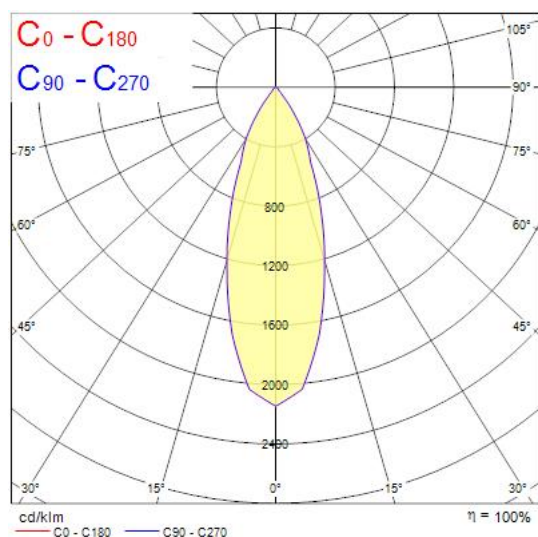

Concord

MYRIAD DECO IP65 FLOOD 4000K PHDM WHITE WBEZ 2058876

Product EAN number

5025768588763

Warranty

5 years

Photometry