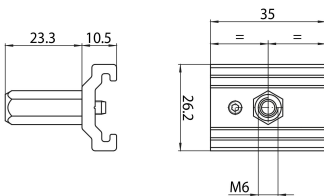

Technical drawings