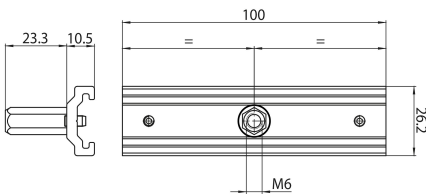

Technical drawings