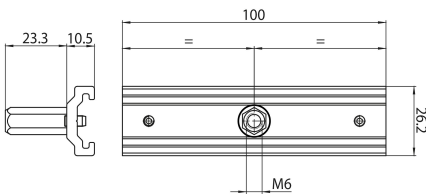

Features

- OneTrack accessory, medium bracket with M6 gripper for suspensions, in aluminum. Black.

Product Overview

Product name	ONETRACK M6 MEDIUM PEN BRACKET BLK S-9000/322-M6-B
Technology	Accessory
Housing	Aluminium
Mount	Suspended
General application	Museums & Galleries, Office
ETIM Class	EC002557
Housing colour	Black
Product EAN number	4012289008079
Warranty	5 years

Technical drawings

ONETRACK M6 MEDIUM PEN BRACKET BLK S-9000/322-M6-B 9200807

Data table

GENERAL DATA

Product name	ONETRACK M6 MEDIUM PEN BRACKET BLK S-9000/322-M6-B
Technology	Accessory
Accessory type	Mounting
Type of accessory	Fixing clamp / bracket
Housing	Aluminium
Mount	Suspended
General application	Museums & Galleries, Office
ETIM Class	EC002557
Warranty	5 years

ELECTRICAL DATA

Control gear required	No
-----------------------	----

PHYSICAL DATA

Housing colour	Black
Nominal Product Length (mm)	100
Nominal Product Width (mm)	26.2
Nominal Product Height (mm)	33.8
Weight (kg)	0.044

PACKAGING

Product EAN number	4012289008079
Packaging single length / height (cm)	5.0
Packaging single width (cm)	3.2
Packaging single depth (cm)	3.5
Units per outer package	1
Packaging outer length / height (cm)	5.0
Packaging outer width (cm)	3.2