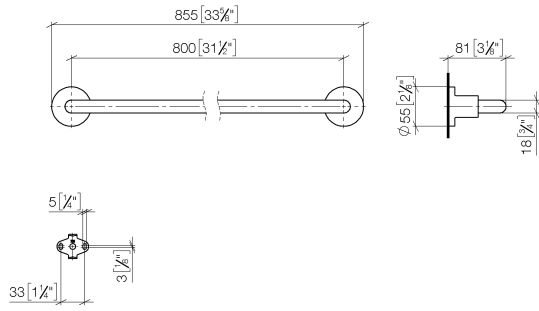

83 080 892 Product version from 4/1/2024

- gauge 800 mm
- width 855mm
- height 55 mm
- rosette Ø 55 mm
- 81mm projection

Fits TARA

	Chrome	83 080 892-00
	Brushed Platinum	83 080 892-06
	Platinum	83 080 892-08
	Dark Chrome	83 080 892-19
	Brushed Durabrass (23kt Gold)	83 080 892-28
	Matte Black	83 080 892-33
	Brushed Gold (PVD)	83 080 892-37
	Brushed Dark Brass (PVD)	83 080 892-39
	Brushed Bronze (PVD)	83 080 892-42
	Brushed Dark Bronze (PVD)	83 080 892-43
	Brushed Champagne (22kt Gold)	83 080 892-46
	Champagne (22kt Gold)	83 080 892-47
	Brushed Chrome	83 080 892-93
	Brushed Dark Platinum	83 080 892-99

83 080 892 Product version from 4/1/2024

mm [inches]

83 080 892 Product version from 4/1/2024

Parts for other finishes can be found here: Brushed Platinum

Spare parts list

No.	Item Number	Name	Quantity used	Delivery time
4	09 30 11 046 90	Washer Ø 10,5 -	2.00	14
1	05 28 22 590 00-00	Holder for towel rail and shower set 818 x 40 x 18 mm - Chrome	1.00	20
3	04 31 11 113 00 90	Mounting Threaded pin M5 x 12 mm -	2.00	14
2	08 17 89 505-00	Holder universal 60 x 100 x 60 mm - Chrome	2.00	20
5	09 30 30 071 90	Mounting Hexagonal bolt with thread as far as head M10 x 20 mm -	2.00	14
6	05 17 20 739 00 90	Attachment set 150 x 65 x 10 mm -	2.00	14