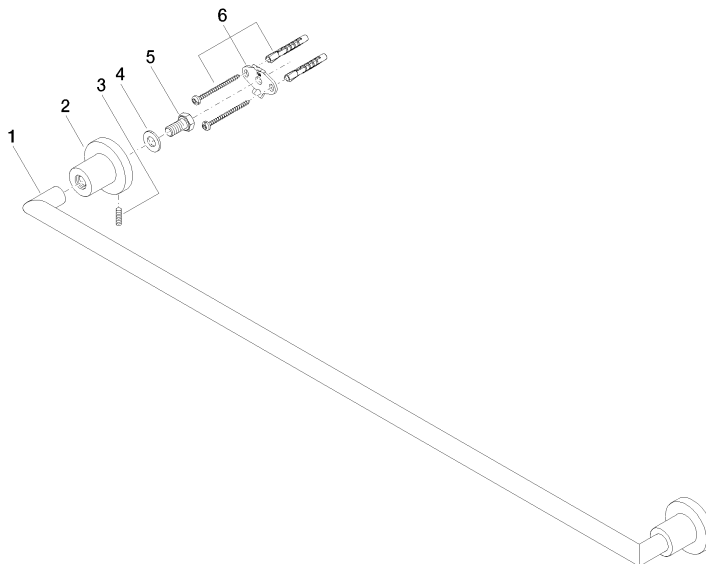

83 080 892 Product version from 4/1/2024

- gauge 800 mm
- width 855mm
- height 55 mm
- rosette Ø 55 mm
- 81mm projection

Fits TARA

	Chrome	83 080 892-00
	Brushed Platinum	83 080 892-06
	Platinum	83 080 892-08
	Dark Chrome	83 080 892-19
	Brushed Durabrass (23kt Gold)	83 080 892-28
	Matte Black	83 080 892-33
	Brushed Gold (PVD)	83 080 892-37
	Brushed Dark Brass (PVD)	83 080 892-39
	Brushed Bronze (PVD)	83 080 892-42
	Brushed Dark Bronze (PVD)	83 080 892-43
	Brushed Champagne (22kt Gold)	83 080 892-46
	Champagne (22kt Gold)	83 080 892-47
	Brushed Chrome	83 080 892-93
	Brushed Dark Platinum	83 080 892-99

83 080 892 Product version from 4/1/2024

mm [inches]

83 080 892 Product version from 4/1/2024

Parts for other finishes can be found here: Brushed Platinum

Spare parts list

No.	Item Number	Name	Quantity used	Delivery time
4	09 30 11 046 90	Washer Ø 10,5 -	2.00	14
1	05 28 22 590 00-00	Holder for towel rail and shower set 818 x 40 x 18 mm - Chrome	1.00	20
3	04 31 11 113 00 90	Mounting Threaded pin M5 x 12 mm -	2.00	14
2	08 17 89 505-00	Holder universal 60 x 100 x 60 mm - Chrome	2.00	20
5	09 30 30 071 90	Mounting Hexagonal bolt with thread as far as head M10 x 20 mm -	2.00	14
6	05 17 20 739 00 90	Attachment set 150 x 65 x 10 mm -	2.00	14