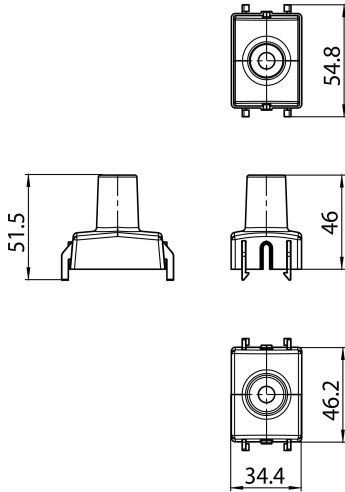

ONETRACK PLASTIC COVER FOR CLAMP WHITE S-9000/5-W 9200810

Technical drawings

Data table

GENERAL DATA

Product name	ONETRACK PLASTIC COVER FOR CLAMP WHITE S-9000/5-W
Technology	Accessory
Accessory type	Mounting
Type of accessory	Cover
Housing	PC Polycarbonate
Mount	Other
General application	Museums & Galleries, Office
ETIM Class	EC002557
Warranty	5 years