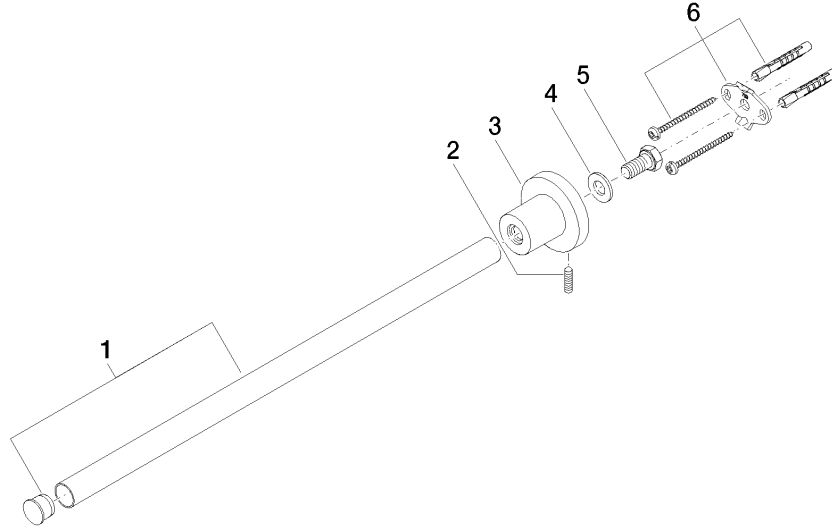

83 211 892 Product version from 4/1/2024

- rosette Ø 55 mm
- 445mm projection

	Chrome	83 211 892-00
	Brushed Platinum	83 211 892-06
	Platinum	83 211 892-08
	Dark Chrome	83 211 892-19
	Brushed Durabrass (23kt Gold)	83 211 892-28
	Matte Black	83 211 892-33
	Brushed Gold (PVD)	83 211 892-37
	Brushed Dark Brass (PVD)	83 211 892-39
	Brushed Bronze (PVD)	83 211 892-42
	Brushed Dark Bronze (PVD)	83 211 892-43
	Brushed Champagne (22kt Gold)	83 211 892-46
	Champagne (22kt Gold)	83 211 892-47
	Brushed Chrome	83 211 892-93
	Brushed Dark Platinum	83 211 892-99

83 211 892 Product version from 4/1/2024

mm [inches]

83 211 892 Product version from 4/1/2024

Parts for other finishes can be found here: Brushed  
Platinum

### Spare parts list

No.	Item Number	Name	Quantity used	Delivery time
2	04 31 11 113 00 90	Mounting Threaded pin M5 x 12 mm -	1.00	14
4	09 30 11 046 90	Washer Ø 10,5 -	1.00	14
6	05 17 20 739 00 90	Attachment set 150 x 65 x 10 mm -	1.00	14
5	09 30 30 071 90	Mounting Hexagonal bolt with thread as far as head M10 x 20 mm -	1.00	14
3	08 17 89 505-00	Holder universal 60 x 100 x 60 mm - Chrome	1.00	20
1	90 28 22 540 89-00	Holder Ø 18 x 403 mm - Chrome	1.00	20