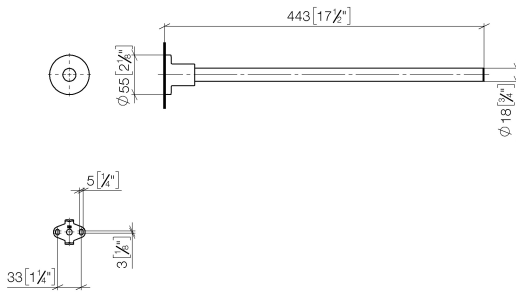

83 211 892 Product version from 4/1/2024

- rosette Ø 55 mm
- 445mm projection

	Chrome	83 211 892-00
	Brushed Platinum	83 211 892-06
	Platinum	83 211 892-08
	Dark Chrome	83 211 892-19
	Brushed Durabrass (23kt Gold)	83 211 892-28
	Matte Black	83 211 892-33
	Brushed Gold (PVD)	83 211 892-37
	Brushed Dark Brass (PVD)	83 211 892-39
	Brushed Bronze (PVD)	83 211 892-42
	Brushed Dark Bronze (PVD)	83 211 892-43
	Brushed Champagne (22kt Gold)	83 211 892-46
	Champagne (22kt Gold)	83 211 892-47
	Brushed Chrome	83 211 892-93
	Brushed Dark Platinum	83 211 892-99

83 211 892 Product version from 4/1/2024

mm [inches]

83 211 892 Product version from 4/1/2024

Parts for other finishes can be found here: Brushed  
Platinum

### Spare parts list

No.	Item Number	Name	Quantity used	Delivery time
2	04 31 11 113 00 90	Mounting Threaded pin M5 x 12 mm -	1.00	14
4	09 30 11 046 90	Washer Ø 10,5 -	1.00	14
6	05 17 20 739 00 90	Attachment set 150 x 65 x 10 mm -	1.00	14
5	09 30 30 071 90	Mounting Hexagonal bolt with thread as far as head M10 x 20 mm -	1.00	14
3	08 17 89 505-00	Holder universal 60 x 100 x 60 mm - Chrome	1.00	20
1	90 28 22 540 89-00	Holder Ø 18 x 403 mm - Chrome	1.00	20